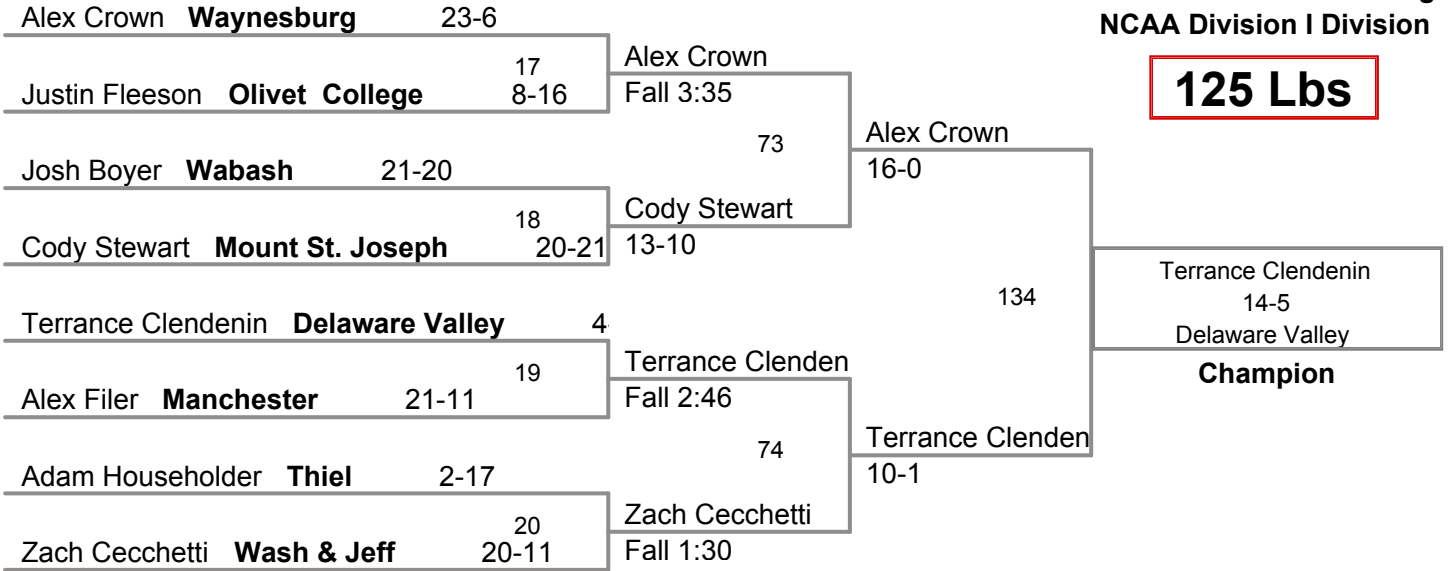

IA Division III Midwest Region  
NCAA Division I Division

**125 Lbs**

IA Division III Midwest Region  
 NCAA Division I Division

**133 Lbs**

IA Division III Midwest Region  
 NCAA Division I Division

**141 Lbs**

IA Division III Midwest Region  
 NCAA Division I Division

**157 Lbs**

IA Division III Midwest Region  
 NCAA Division I Division

**165 Lbs**

IA Division III Midwest Region  
 NCAA Division I Division

**174 Lbs**

**184 Lbs**

IA Division III Midwest Region  
 NCAA Division I Division

**197 Lbs**

Martin Porter  
 9-5  
 Delaware Valley  
**Champion**

IA Division III Midwest Region  
 NCAA Division I Division

**285 Lbs**