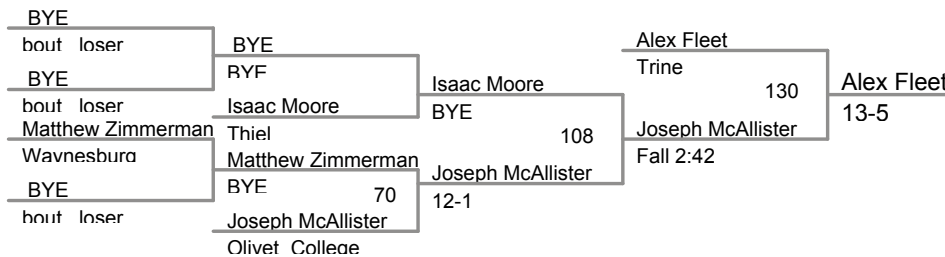

**184 Lbs**

IA Division III Midwest Region  
 NCAA Division I Division

**197 Lbs**

Martin Porter  
 9-5  
 Delaware Valley  
**Champion**

IA Division III Midwest Region  
 NCAA Division I Division

**285 Lbs**