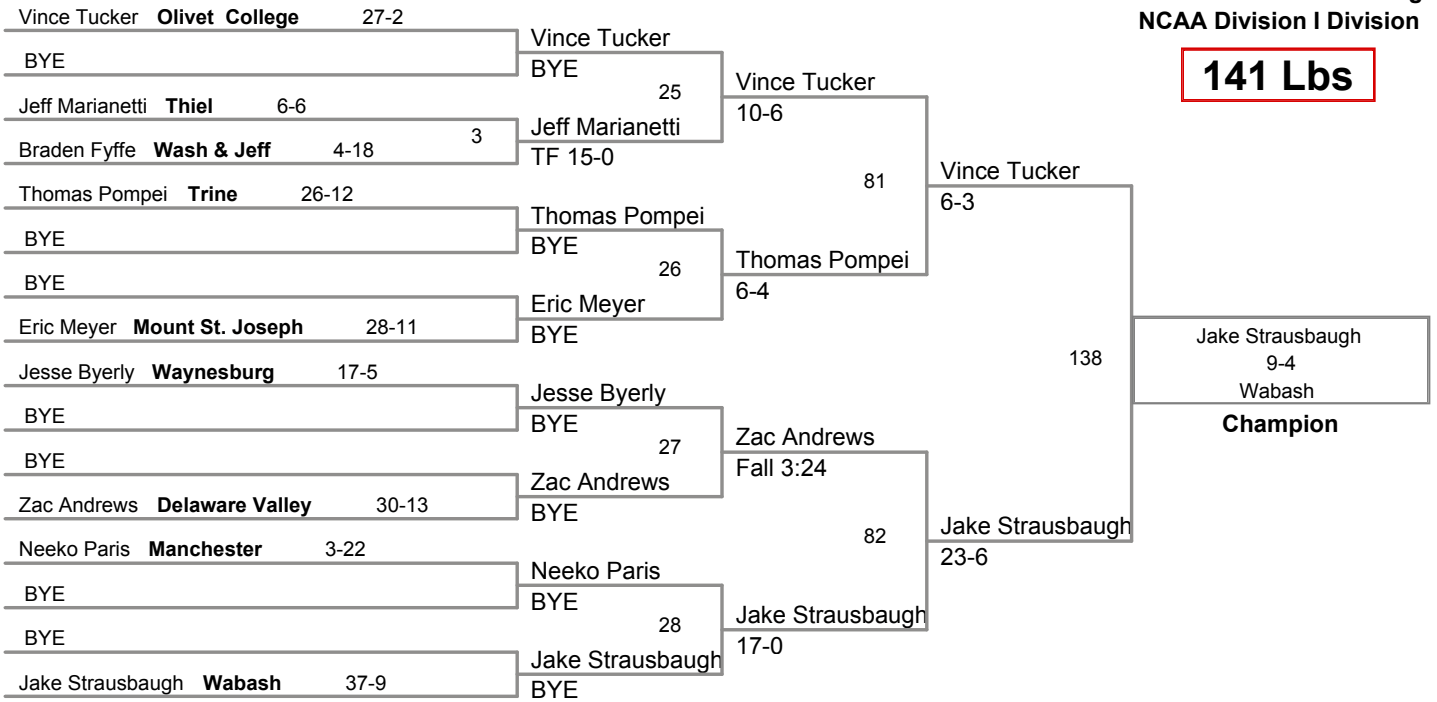

IA Division III Midwest Region  
NCAA Division I Division

**125 Lbs**

IA Division III Midwest Region  
 NCAA Division I Division

**133 Lbs**

IA Division III Midwest Region  
 NCAA Division I Division

**141 Lbs**

**184 Lbs**

IA Division III Midwest Region  
 NCAA Division I Division

**197 Lbs**

Martin Porter  
 9-5  
 Delaware Valley  
**Champion**

IA Division III Midwest Region  
 NCAA Division I Division

**285 Lbs**