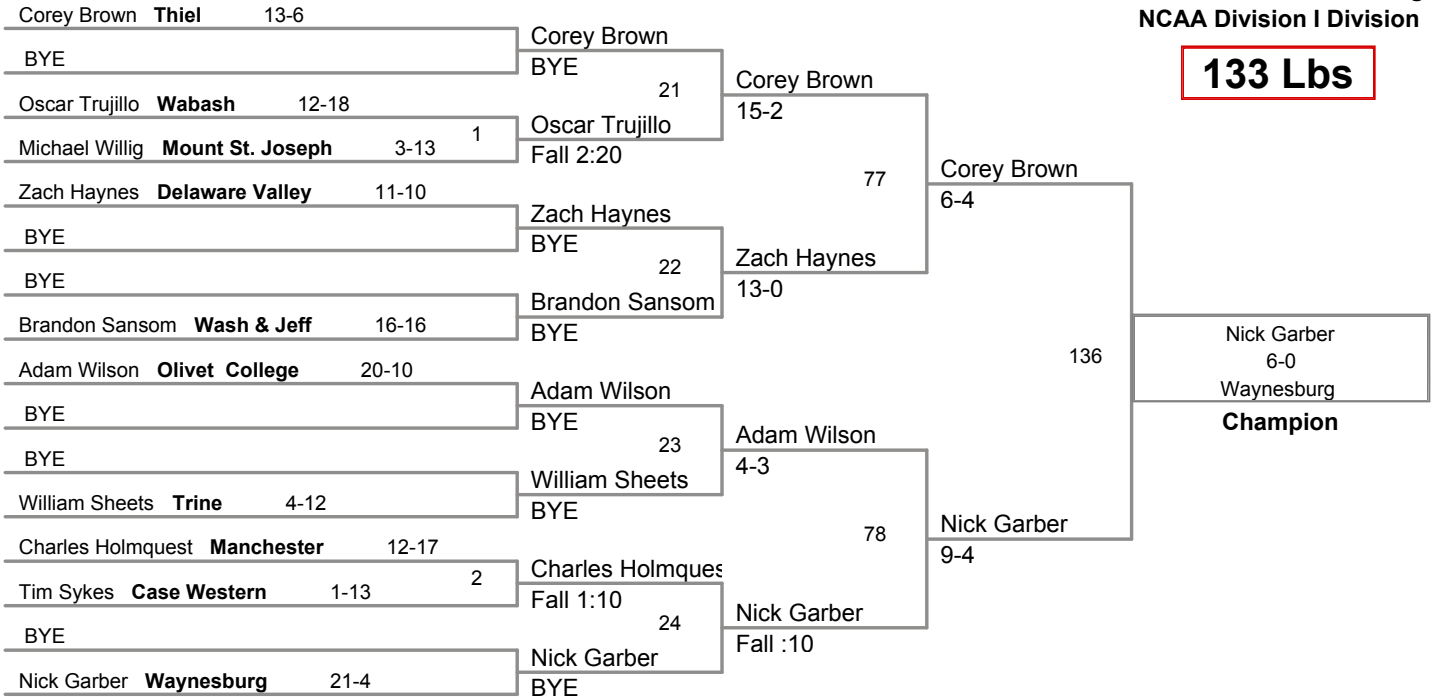

IA Division III Midwest Region  
NCAA Division I Division

**125 Lbs**

IA Division III Midwest Region  
 NCAA Division I Division

**133 Lbs**

IA Division III Midwest Region  
 NCAA Division I Division

**141 Lbs**

IA Division III Midwest Region  
 NCAA Division I Division

**157 Lbs**

IA Division III Midwest Region  
 NCAA Division I Division

**165 Lbs**

IA Division III Midwest Region  
 NCAA Division I Division

**174 Lbs**

**184 Lbs**

IA Division III Midwest Region  
 NCAA Division I Division

**197 Lbs**

Martin Porter  
 9-5  
 Delaware Valley  
**Champion**

IA Division III Midwest Region  
 NCAA Division I Division

**285 Lbs**