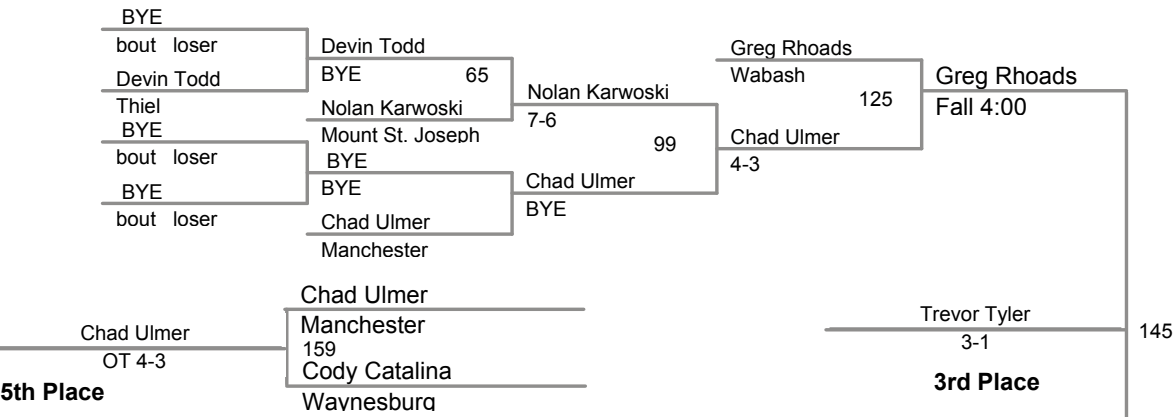

IA Division III Midwest Region  
 NCAA Division I Division

**157 Lbs**

IA Division III Midwest Region  
 NCAA Division I Division

**165 Lbs**

IA Division III Midwest Region  
 NCAA Division I Division

**174 Lbs**

**184 Lbs**

IA Division III Midwest Region  
 NCAA Division I Division

**197 Lbs**

Martin Porter  
 9-5  
 Delaware Valley  
**Champion**

IA Division III Midwest Region  
 NCAA Division I Division

**285 Lbs**