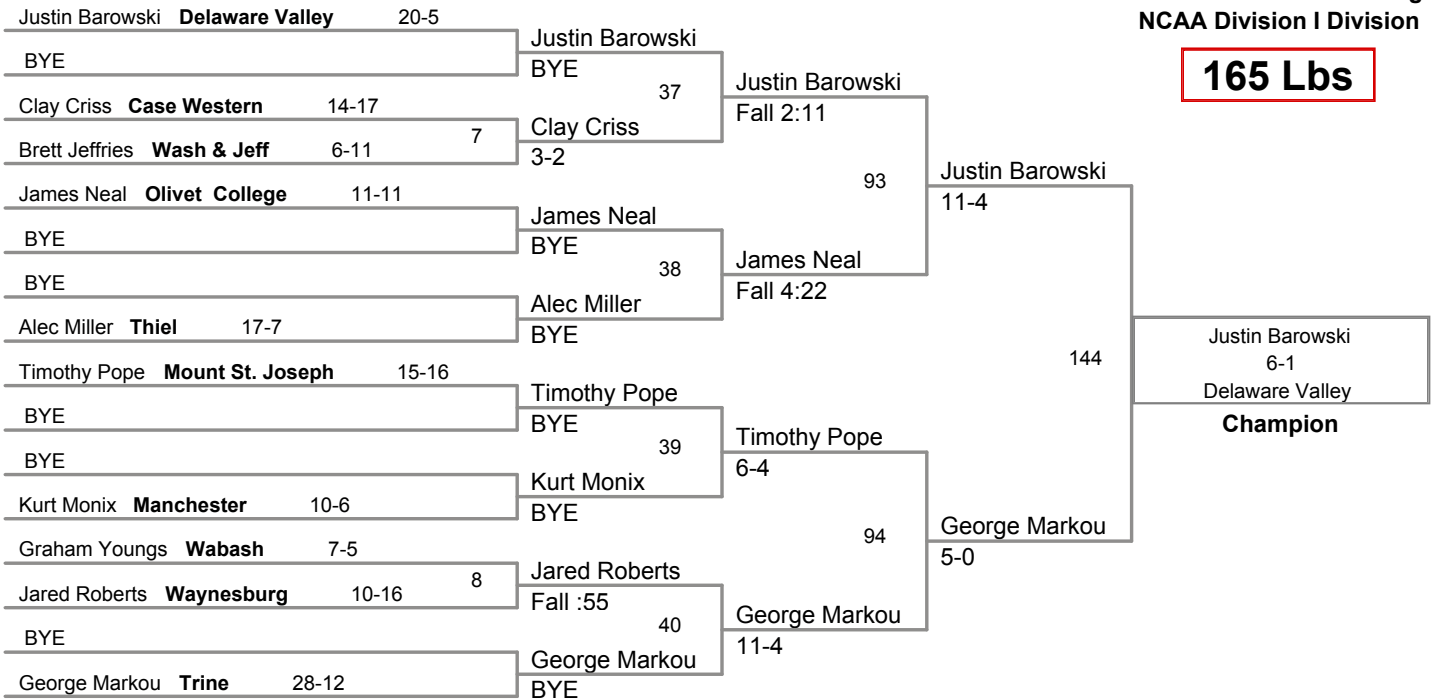

IA Division III Midwest Region  
NCAA Division I Division

**125 Lbs**

IA Division III Midwest Region  
 NCAA Division I Division

**133 Lbs**

IA Division III Midwest Region  
 NCAA Division I Division

**141 Lbs**

IA Division III Midwest Region  
 NCAA Division I Division

**157 Lbs**

IA Division III Midwest Region  
 NCAA Division I Division

**165 Lbs**

IA Division III Midwest Region  
 NCAA Division I Division

**174 Lbs**

**184 Lbs**

IA Division III Midwest Region  
 NCAA Division I Division

**197 Lbs**

Martin Porter  
 9-5  
 Delaware Valley  
**Champion**

IA Division III Midwest Region  
 NCAA Division I Division

**285 Lbs**