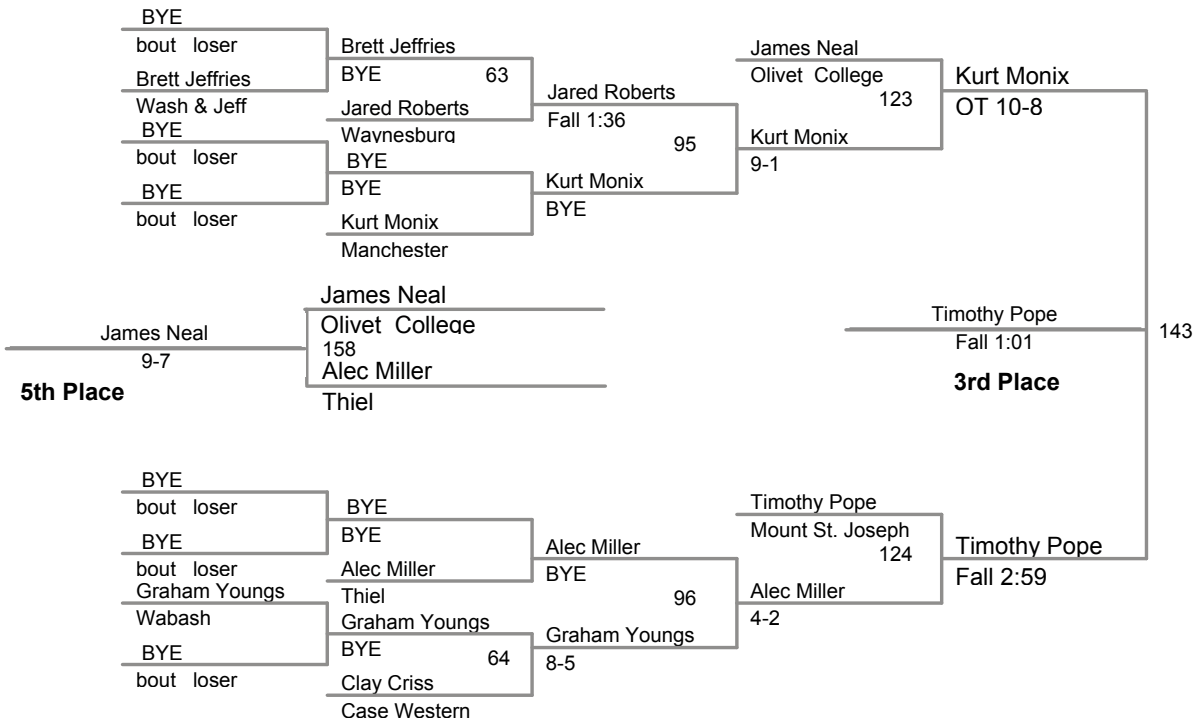

IA Division III Midwest Region  
NCAA Division I Division

**125 Lbs**

IA Division III Midwest Region  
 NCAA Division I Division

**133 Lbs**

IA Division III Midwest Region  
 NCAA Division I Division

**141 Lbs**

IA Division III Midwest Region  
 NCAA Division I Division

**157 Lbs**

IA Division III Midwest Region  
 NCAA Division I Division

**165 Lbs**

IA Division III Midwest Region  
 NCAA Division I Division

**174 Lbs**

**184 Lbs**

IA Division III Midwest Region  
 NCAA Division I Division

**197 Lbs**

Martin Porter  
 9-5  
 Delaware Valley  
**Champion**

IA Division III Midwest Region  
 NCAA Division I Division

**285 Lbs**