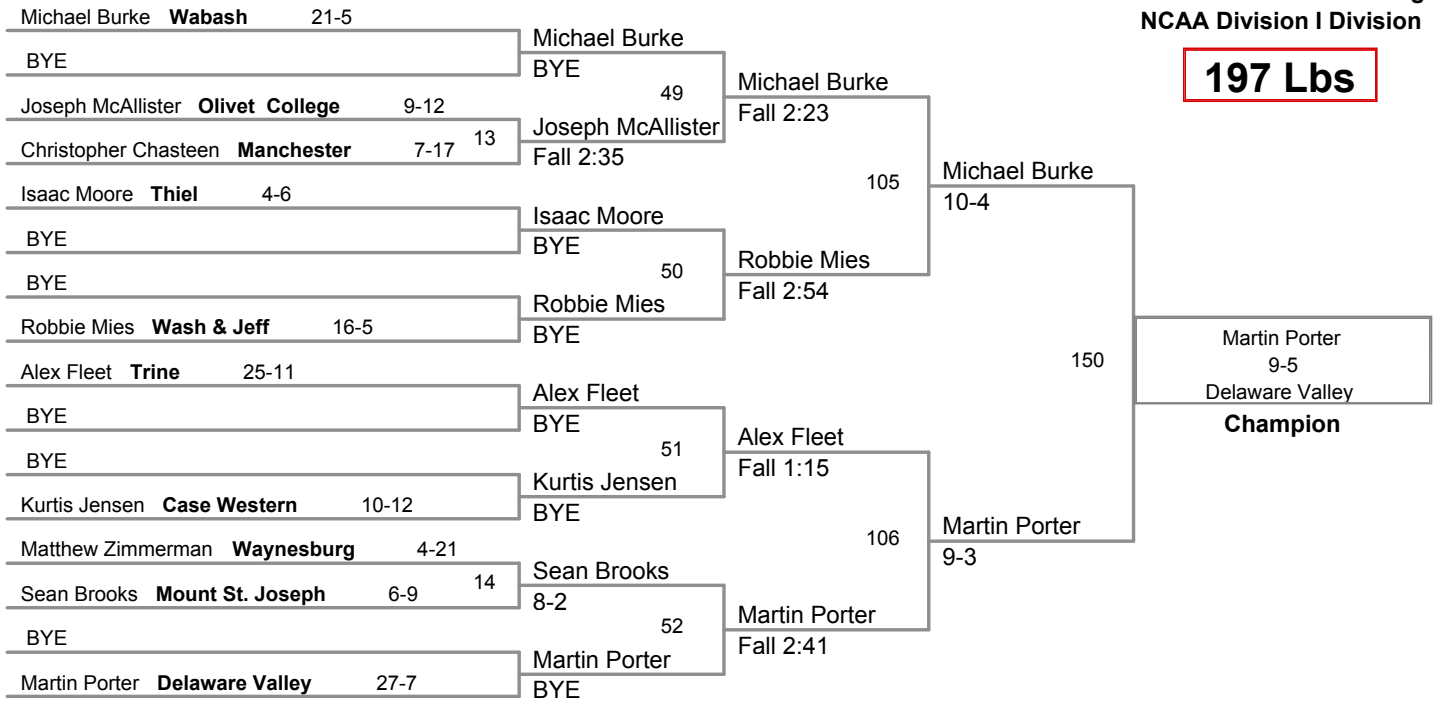

IA Division III Midwest Region  
 NCAA Division I Division

**157 Lbs**

IA Division III Midwest Region  
 NCAA Division I Division

**165 Lbs**

IA Division III Midwest Region  
 NCAA Division I Division

**174 Lbs**

**184 Lbs**

IA Division III Midwest Region  
 NCAA Division I Division

**197 Lbs**

Martin Porter  
 9-5  
 Delaware Valley  
**Champion**

IA Division III Midwest Region  
 NCAA Division I Division

**285 Lbs**