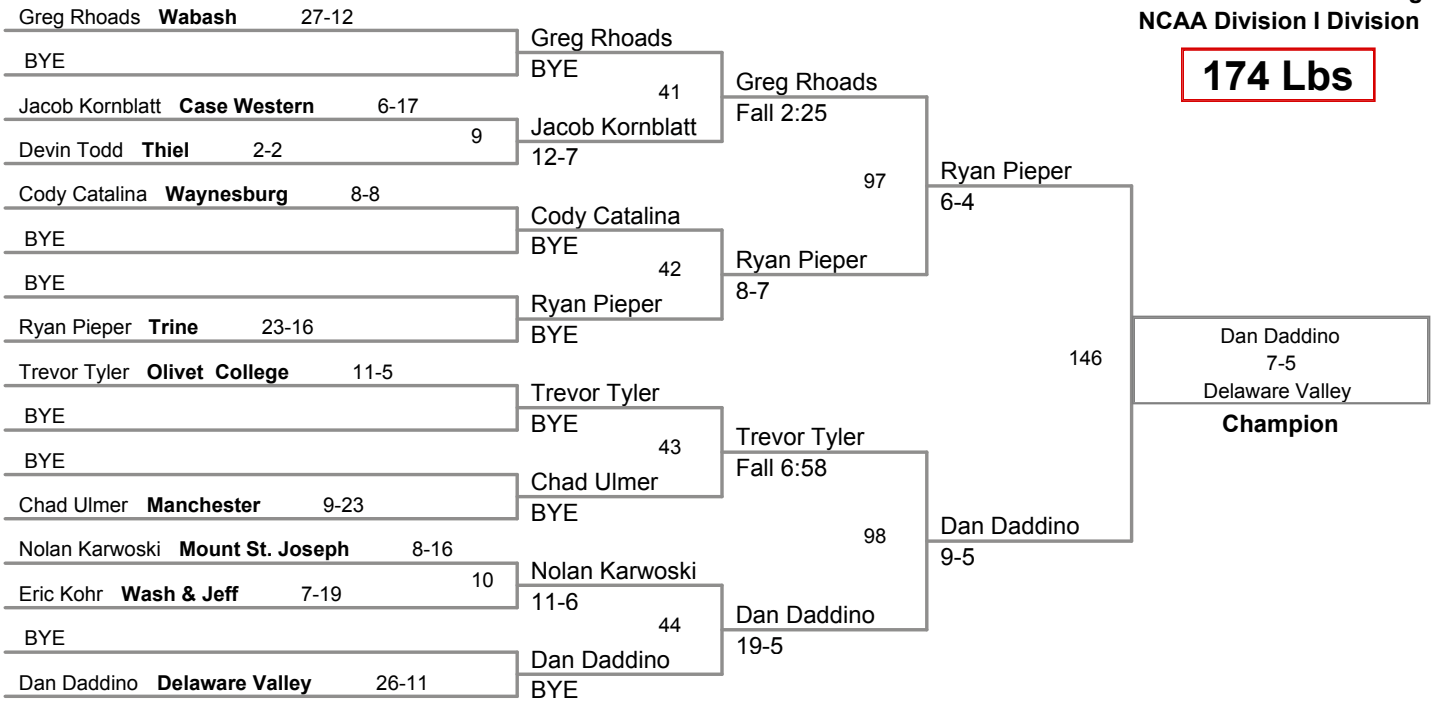

IA Division III Midwest Region  
 NCAA Division I Division

**157 Lbs**

IA Division III Midwest Region  
 NCAA Division I Division

**165 Lbs**

IA Division III Midwest Region  
 NCAA Division I Division

**174 Lbs**

**184 Lbs**

IA Division III Midwest Region  
 NCAA Division I Division

**197 Lbs**

Martin Porter  
 9-5  
 Delaware Valley  
**Champion**

IA Division III Midwest Region  
 NCAA Division I Division

**285 Lbs**