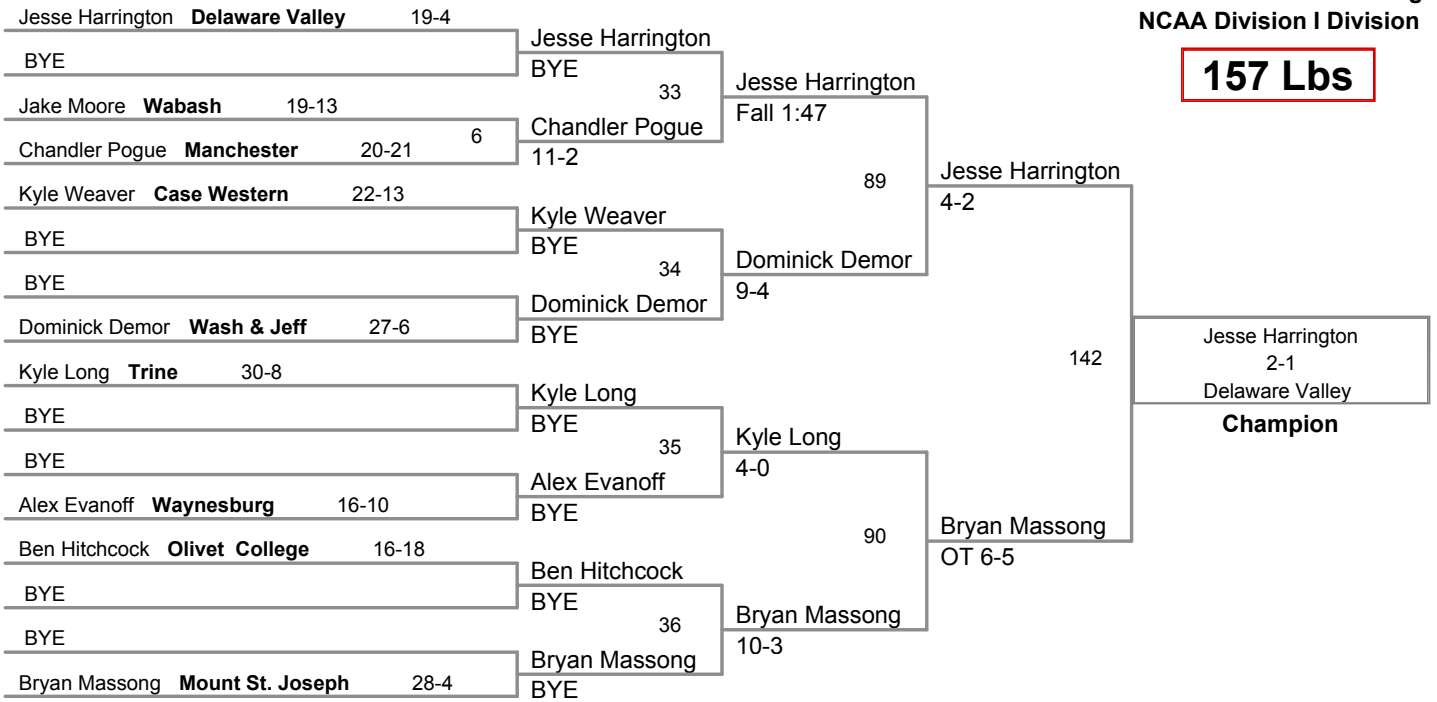

IA Division III Midwest Region  
NCAA Division I Division

**125 Lbs**

IA Division III Midwest Region  
 NCAA Division I Division

**133 Lbs**

IA Division III Midwest Region  
 NCAA Division I Division

**141 Lbs**

IA Division III Midwest Region  
 NCAA Division I Division

**157 Lbs**

IA Division III Midwest Region  
 NCAA Division I Division

**165 Lbs**

IA Division III Midwest Region  
 NCAA Division I Division

**174 Lbs**

**184 Lbs**

IA Division III Midwest Region  
 NCAA Division I Division

**197 Lbs**

Martin Porter  
 9-5  
 Delaware Valley  
**Champion**

IA Division III Midwest Region  
 NCAA Division I Division

**285 Lbs**