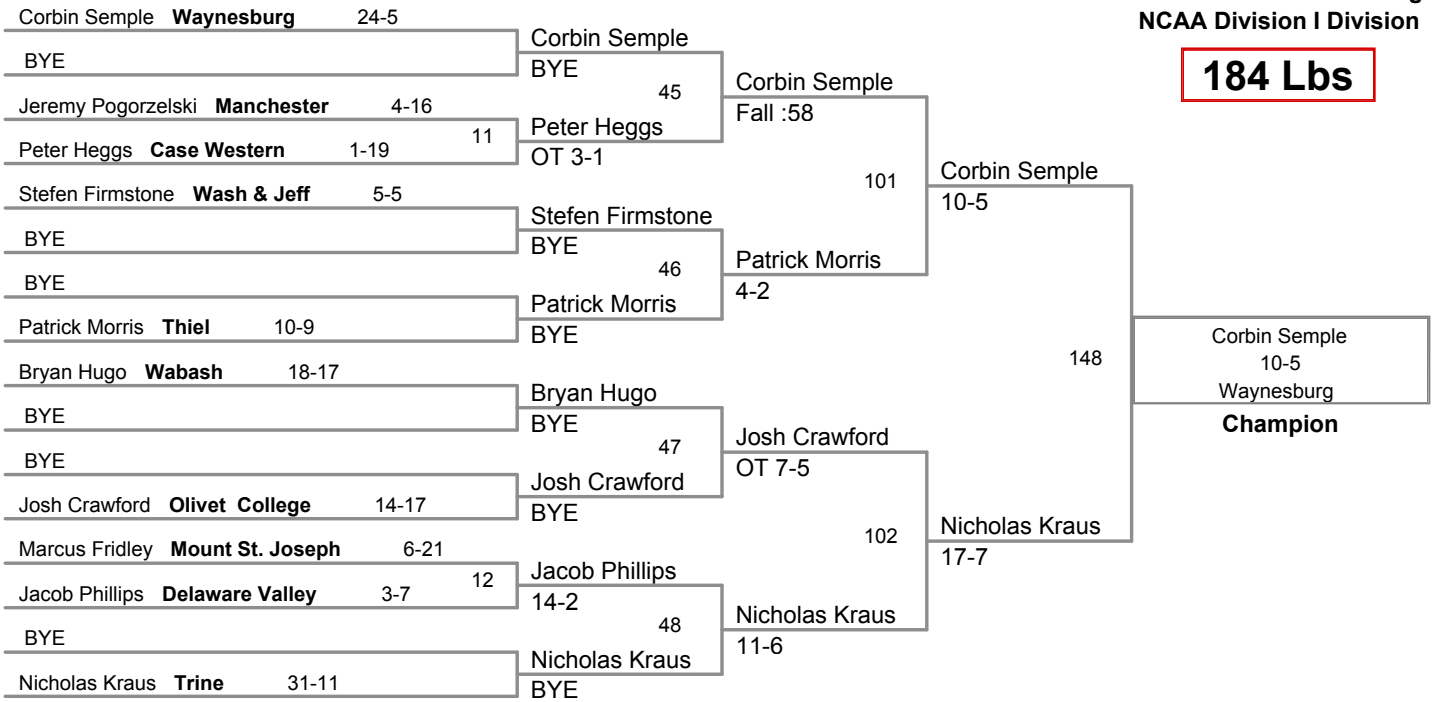

IA Division III Midwest Region  
 NCAA Division I Division

**157 Lbs**

IA Division III Midwest Region  
 NCAA Division I Division

**165 Lbs**

IA Division III Midwest Region  
 NCAA Division I Division

**174 Lbs**

**184 Lbs**

IA Division III Midwest Region  
 NCAA Division I Division

**197 Lbs**

Martin Porter  
 9-5  
 Delaware Valley  
**Champion**

IA Division III Midwest Region  
 NCAA Division I Division

**285 Lbs**