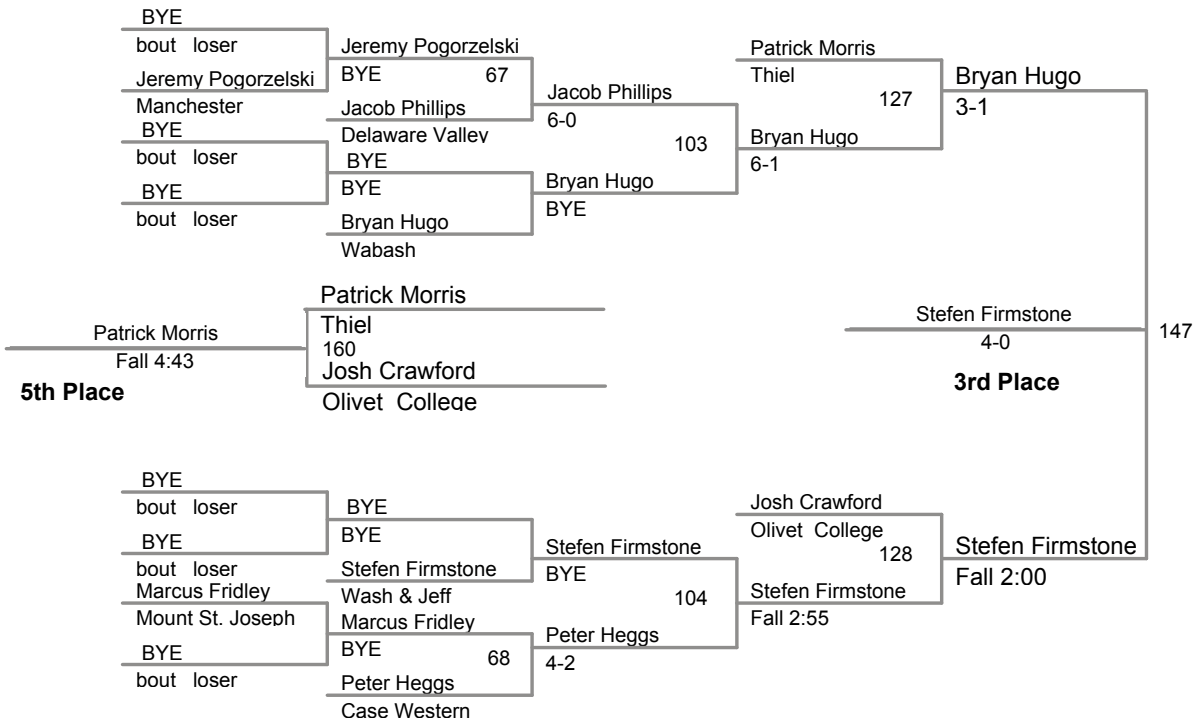

IA Division III Midwest Region  
 NCAA Division I Division

**157 Lbs**

IA Division III Midwest Region  
 NCAA Division I Division

**165 Lbs**

IA Division III Midwest Region  
 NCAA Division I Division

**174 Lbs**

**184 Lbs**

IA Division III Midwest Region  
 NCAA Division I Division

**197 Lbs**

Martin Porter  
 9-5  
 Delaware Valley  
**Champion**

IA Division III Midwest Region  
 NCAA Division I Division

**285 Lbs**