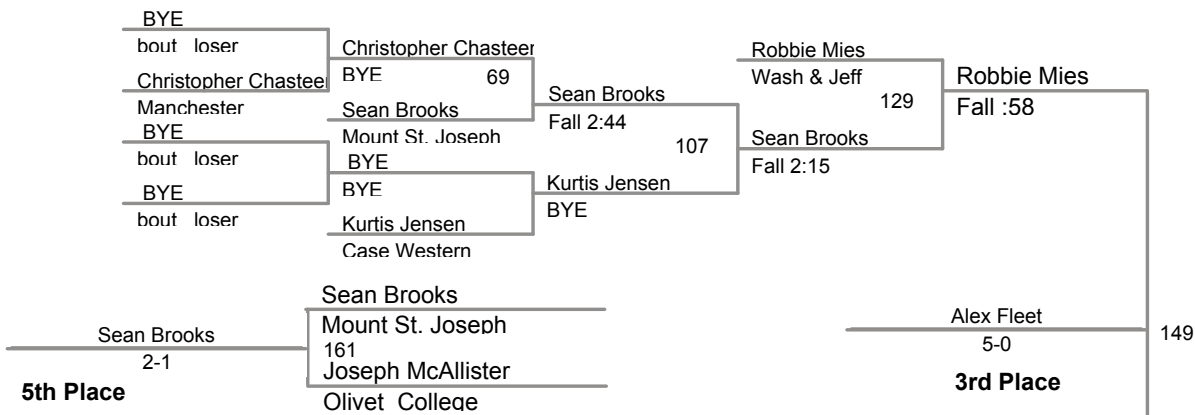

**184 Lbs**

IA Division III Midwest Region  
 NCAA Division I Division

**197 Lbs**

Martin Porter  
 9-5  
 Delaware Valley  
**Champion**

IA Division III Midwest Region  
 NCAA Division I Division

**285 Lbs**