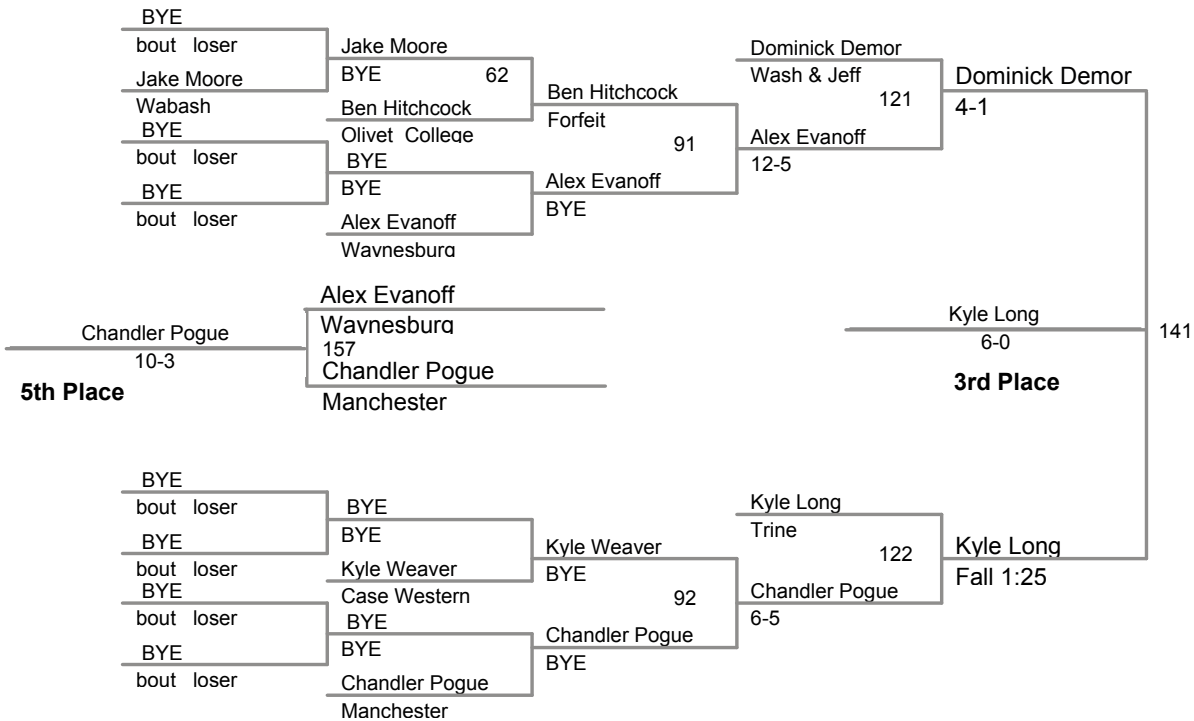

IA Division III Midwest Region  
NCAA Division I Division

**125 Lbs**

IA Division III Midwest Region  
 NCAA Division I Division

**133 Lbs**

IA Division III Midwest Region  
 NCAA Division I Division

**141 Lbs**

IA Division III Midwest Region  
 NCAA Division I Division

**157 Lbs**

IA Division III Midwest Region  
 NCAA Division I Division

**165 Lbs**

IA Division III Midwest Region  
 NCAA Division I Division

**174 Lbs**

**184 Lbs**

IA Division III Midwest Region  
 NCAA Division I Division

**197 Lbs**

Martin Porter  
 9-5  
 Delaware Valley  
**Champion**

IA Division III Midwest Region  
 NCAA Division I Division

**285 Lbs**