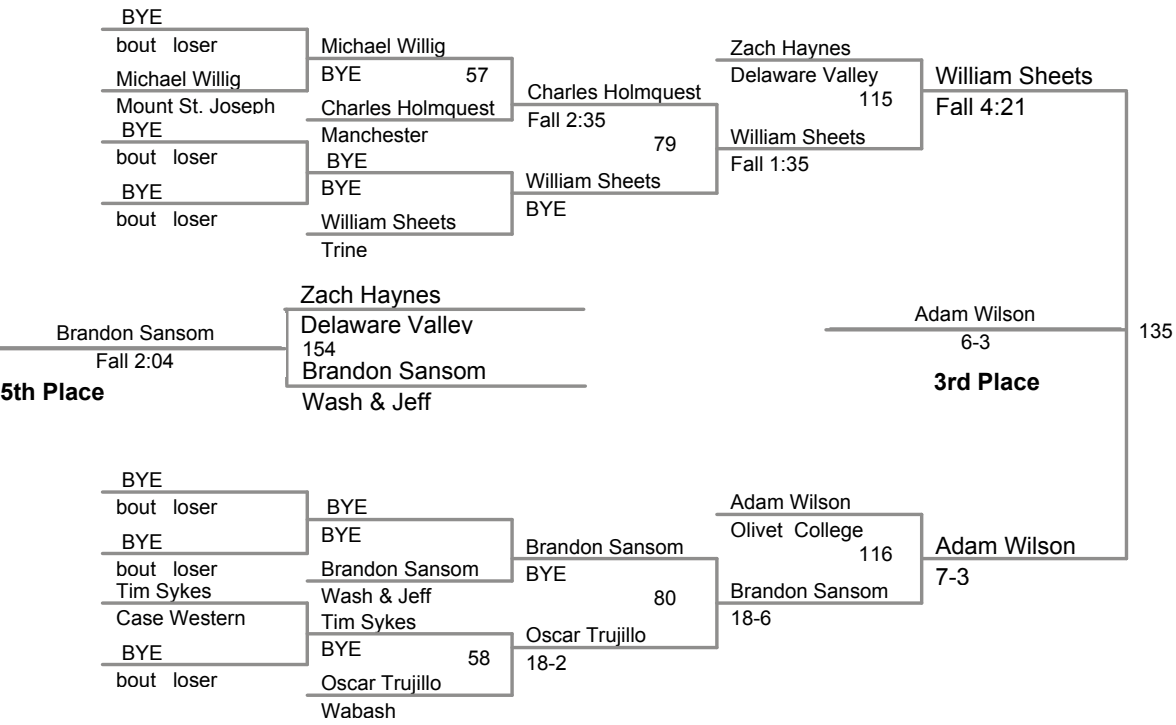

IA Division III Midwest Region  
NCAA Division I Division

**125 Lbs**

IA Division III Midwest Region  
 NCAA Division I Division

**133 Lbs**

IA Division III Midwest Region  
 NCAA Division I Division

**141 Lbs**

IA Division III Midwest Region  
 NCAA Division I Division

**157 Lbs**

IA Division III Midwest Region  
 NCAA Division I Division

**165 Lbs**

IA Division III Midwest Region  
 NCAA Division I Division

**174 Lbs**

**184 Lbs**

IA Division III Midwest Region  
 NCAA Division I Division

**197 Lbs**

Martin Porter  
 9-5  
 Delaware Valley  
**Champion**

IA Division III Midwest Region  
 NCAA Division I Division

**285 Lbs**