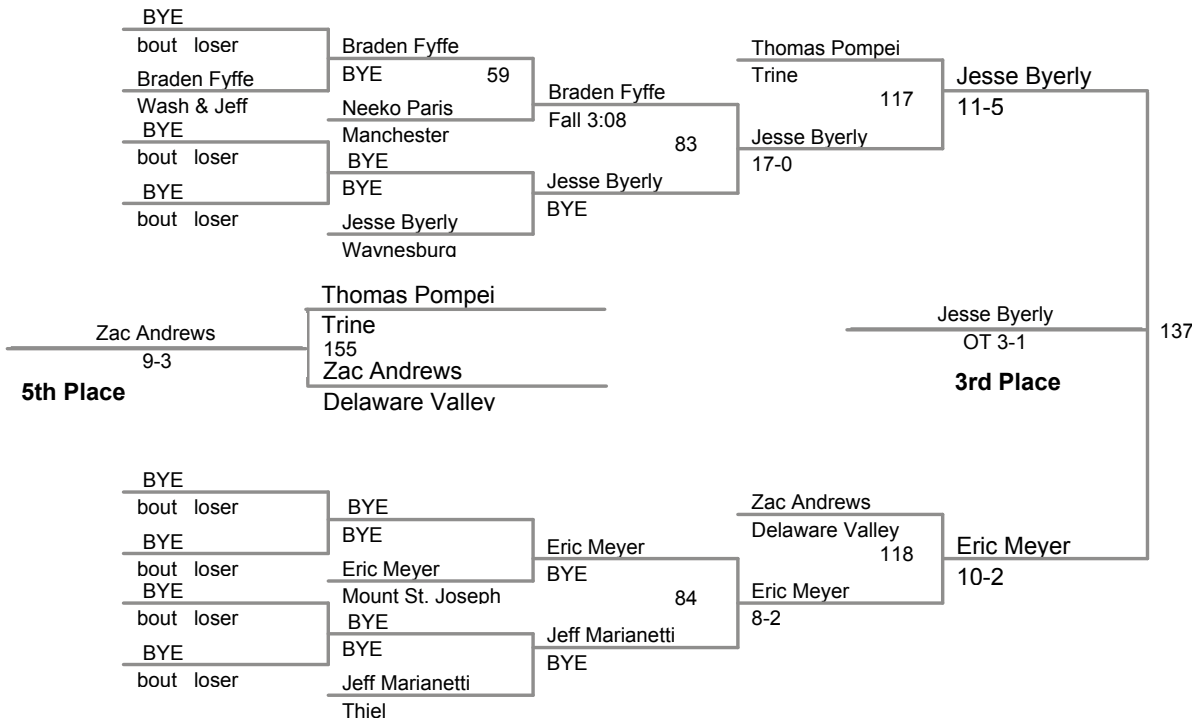

IA Division III Midwest Region  
NCAA Division I Division

**125 Lbs**

IA Division III Midwest Region  
 NCAA Division I Division

**133 Lbs**

IA Division III Midwest Region  
 NCAA Division I Division

**141 Lbs**

**184 Lbs**

IA Division III Midwest Region  
 NCAA Division I Division

**197 Lbs**

Martin Porter  
 9-5  
 Delaware Valley  
**Champion**

IA Division III Midwest Region  
 NCAA Division I Division

**285 Lbs**