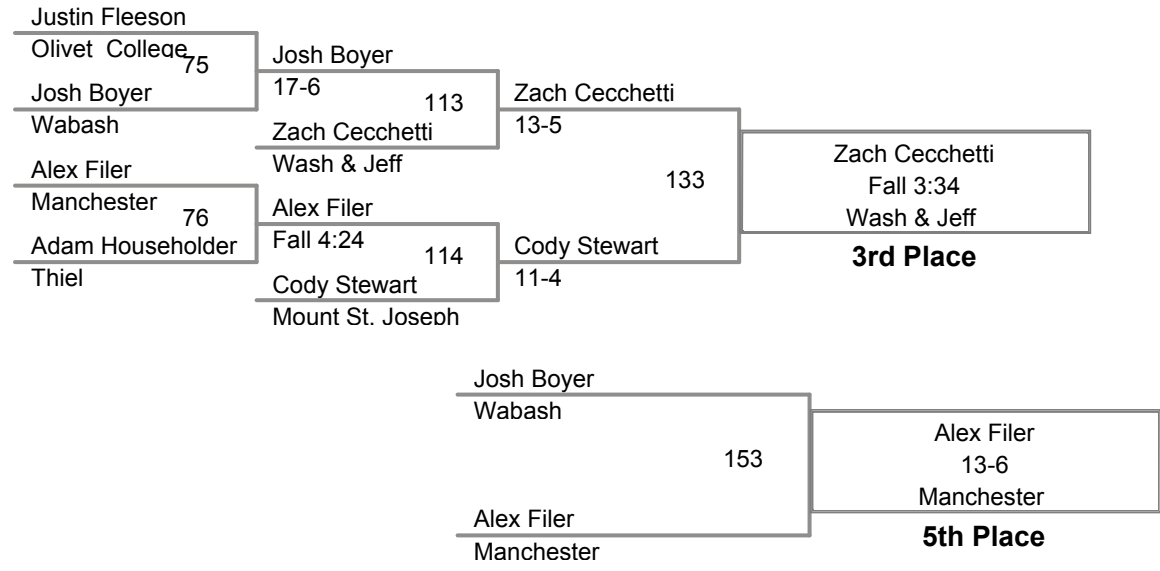

IA Division III Midwest Region  
NCAA Division I Division

**125 Lbs**

IA Division III Midwest Region  
 NCAA Division I Division

**133 Lbs**

IA Division III Midwest Region  
 NCAA Division I Division

**141 Lbs**

IA Division III Midwest Region  
 NCAA Division I Division

**157 Lbs**

IA Division III Midwest Region  
 NCAA Division I Division

**165 Lbs**

IA Division III Midwest Region  
 NCAA Division I Division

**174 Lbs**

**184 Lbs**

IA Division III Midwest Region  
 NCAA Division I Division

**197 Lbs**

Martin Porter  
 9-5  
 Delaware Valley  
**Champion**

IA Division III Midwest Region  
 NCAA Division I Division

**285 Lbs**