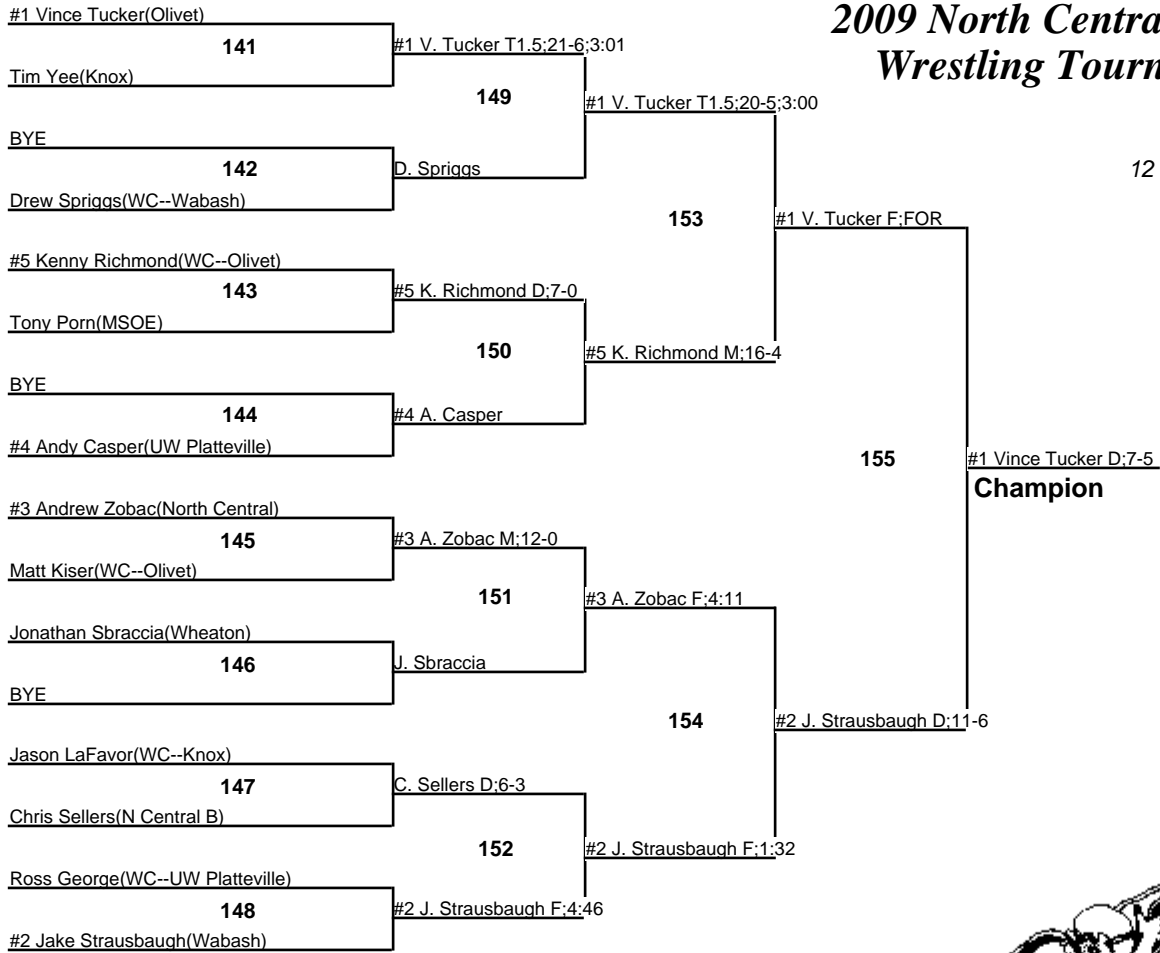

2009 North Central College Wrestling Tournament

141
12 December 2009