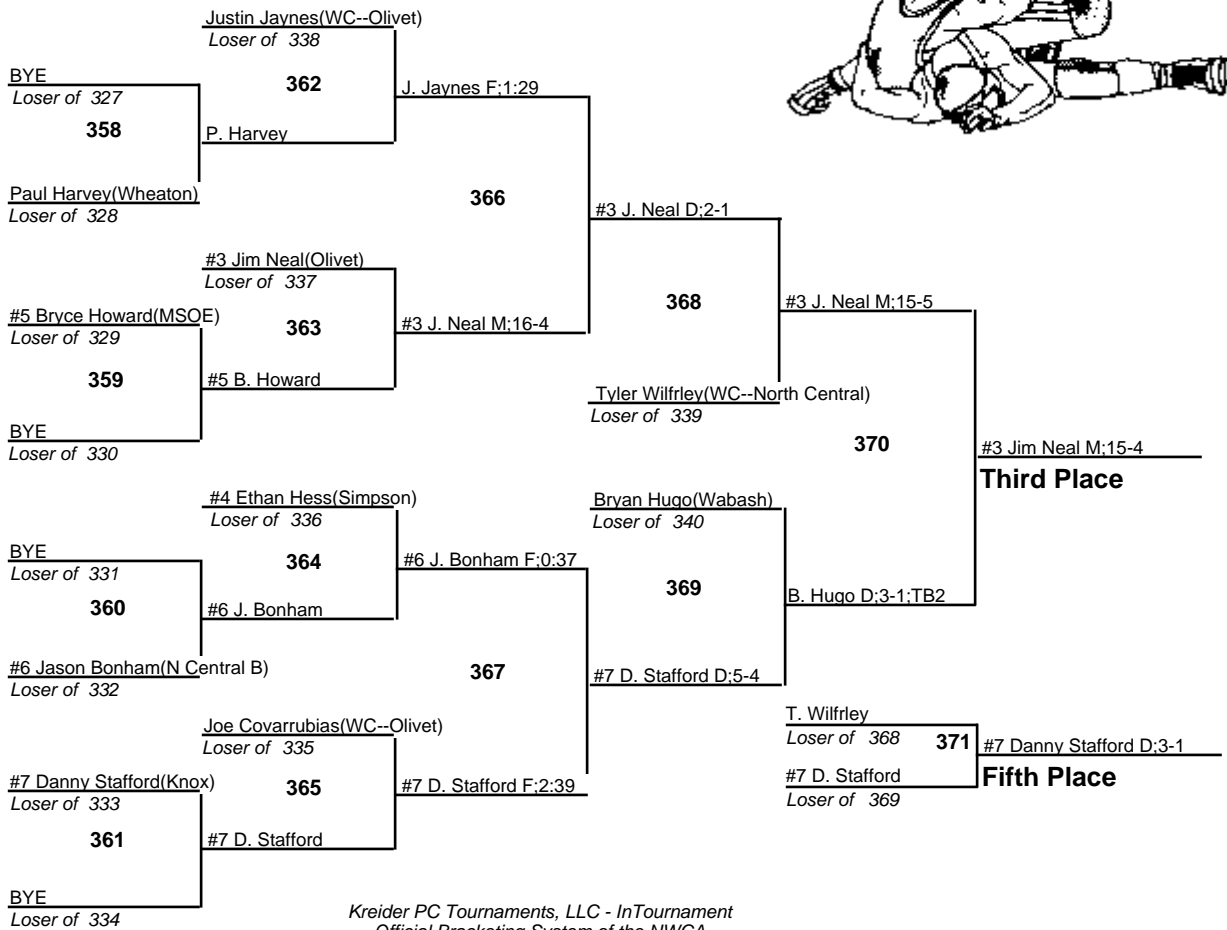

2009 North Central College Wrestling Tournament

165
12 December 2009