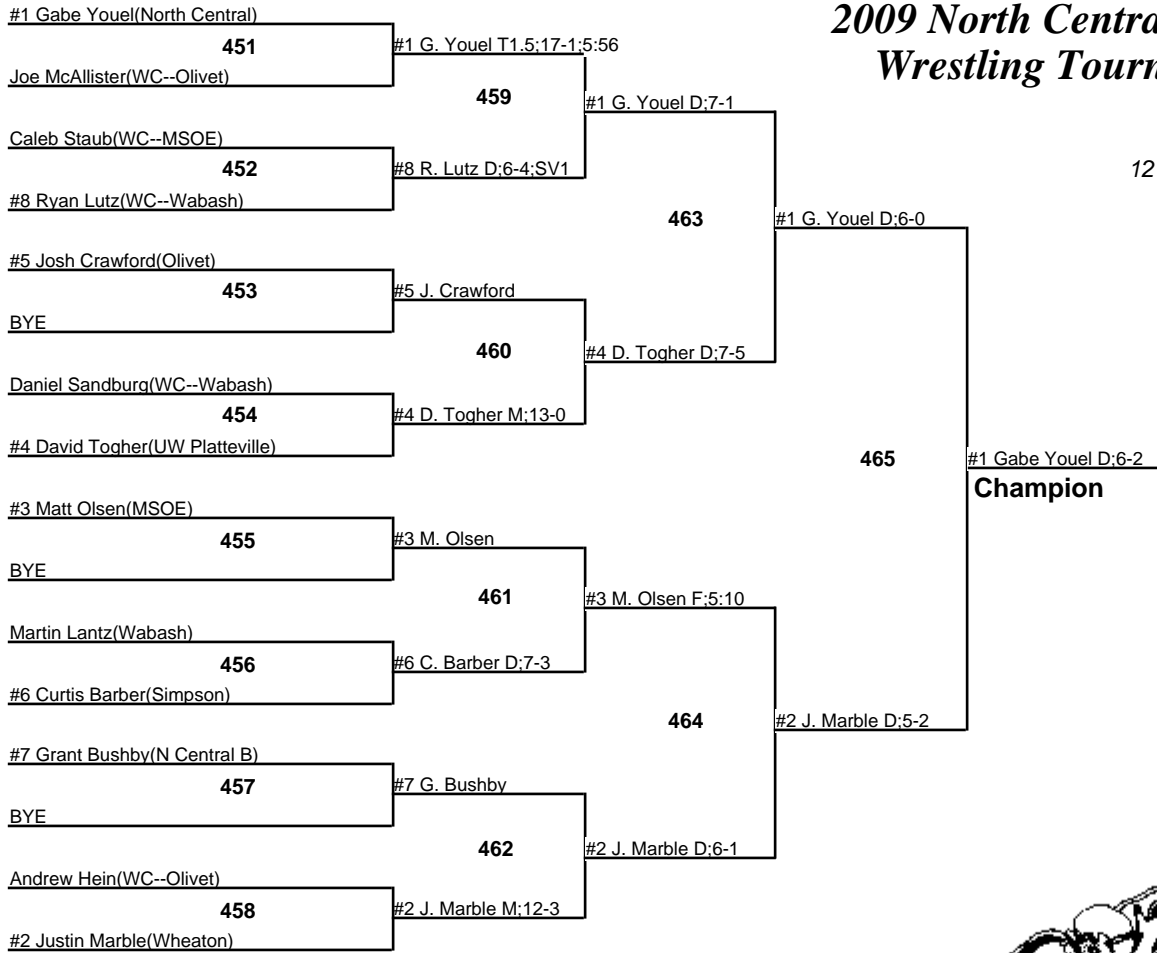

2009 North Central College Wrestling Tournament

184

12 December 2009