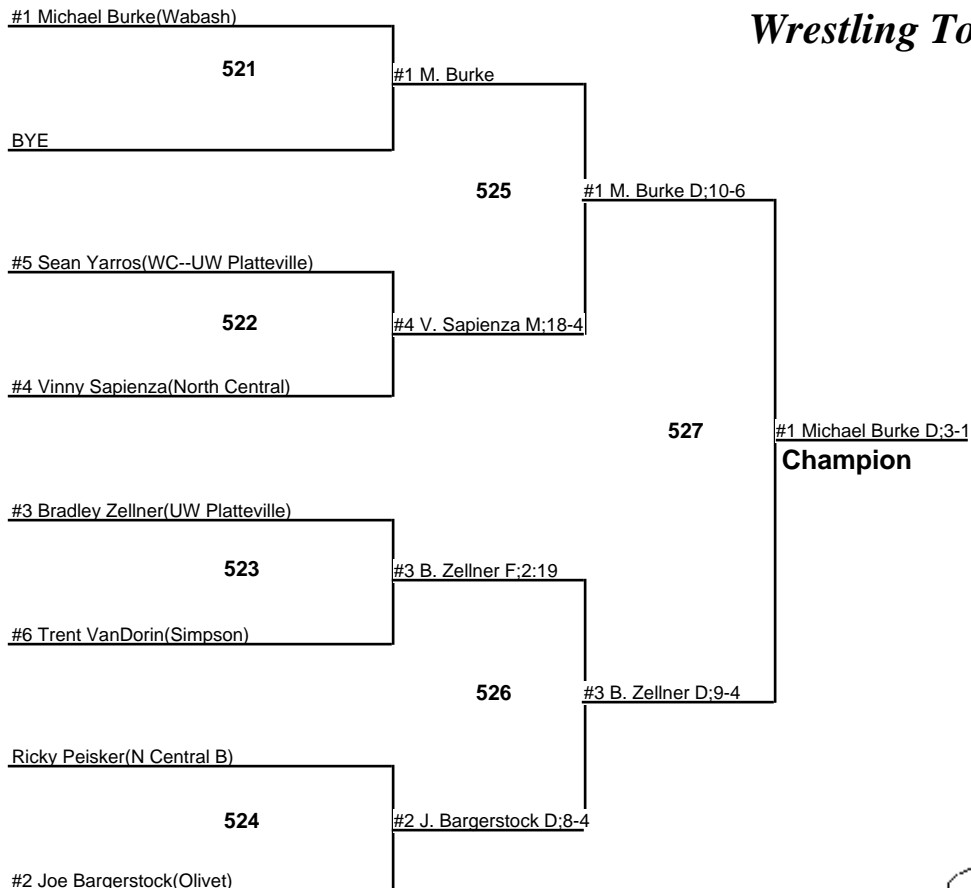

2009 North Central College Wrestling Tournament

197

12 December 2009