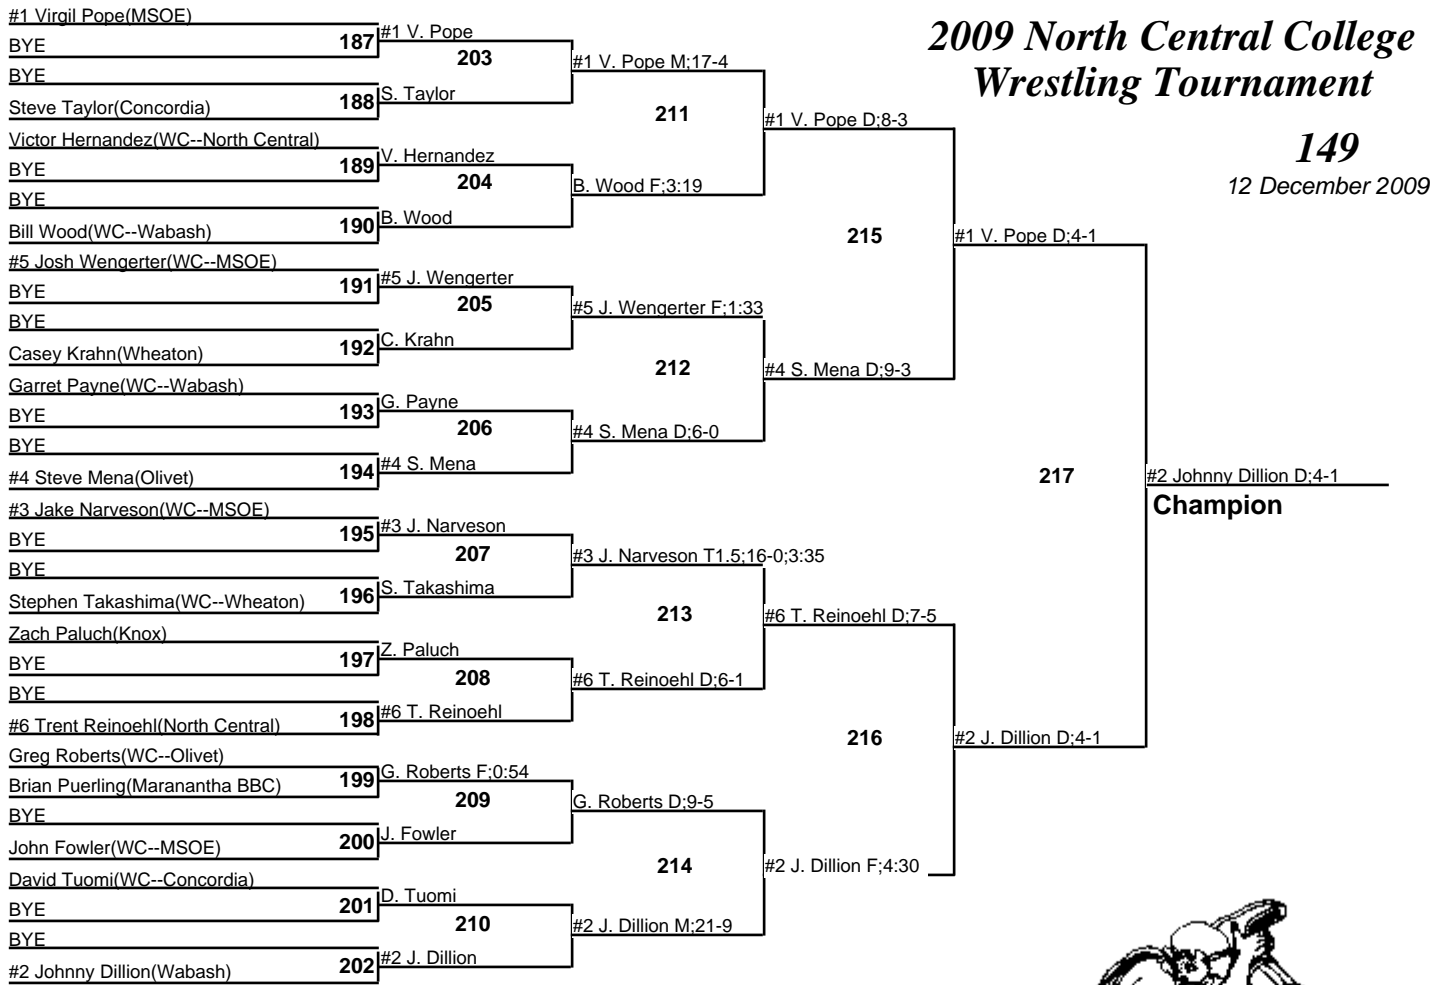

2009 North Central College Wrestling Tournament

149

12 December 2009