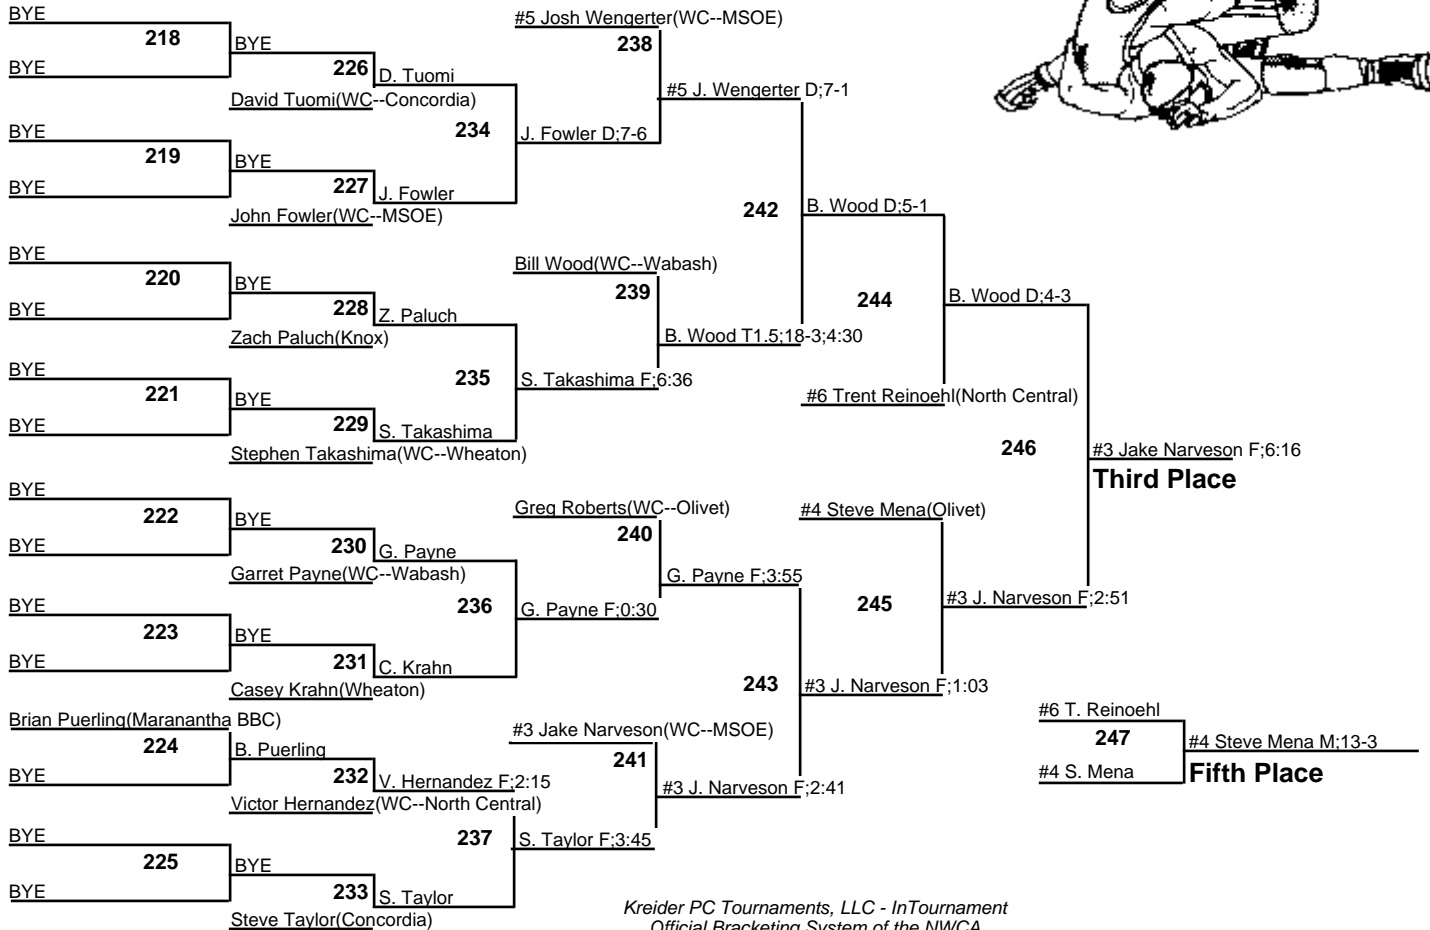

2009 North Central College Wrestling Tournament

149

12 December 2009