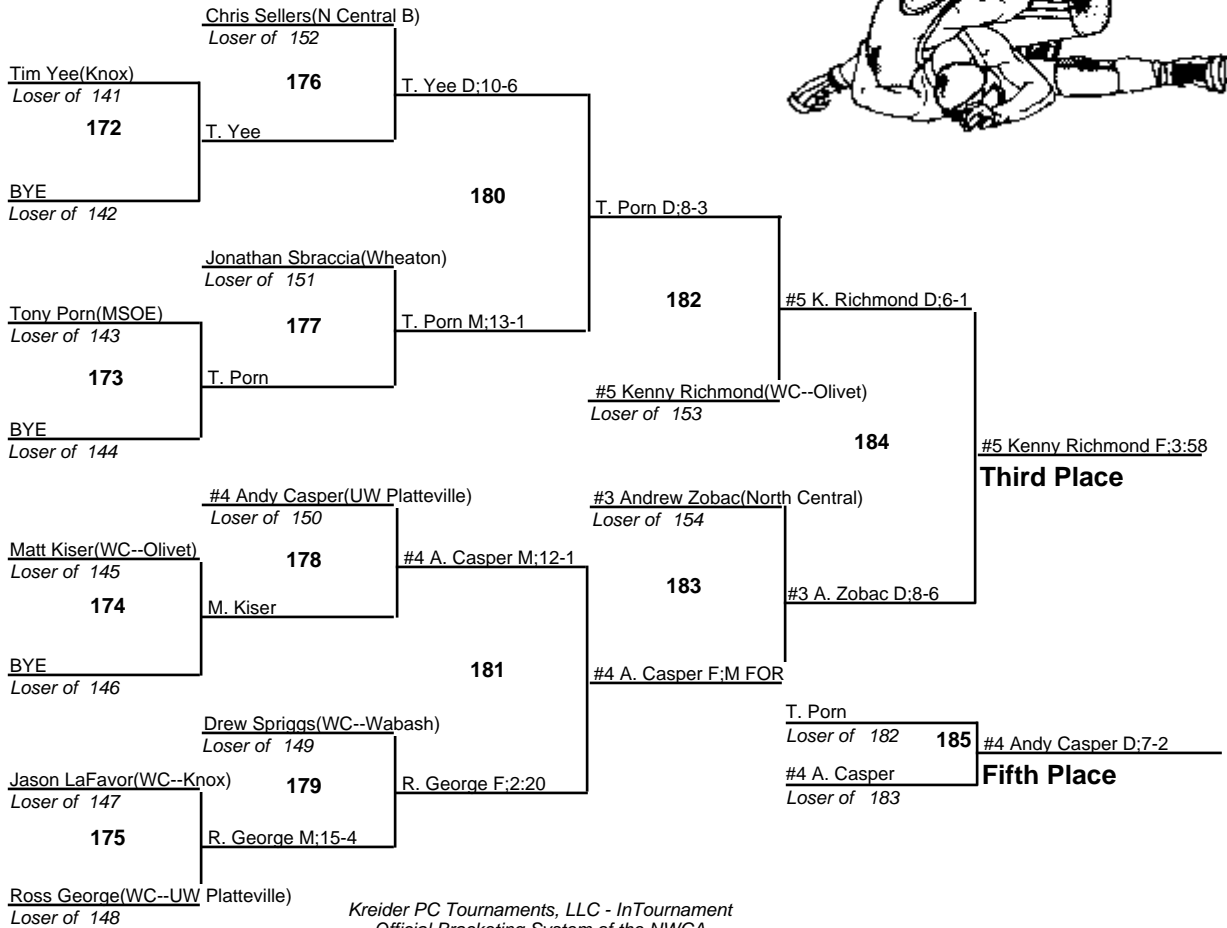

2009 North Central College Wrestling Tournament

141
12 December 2009