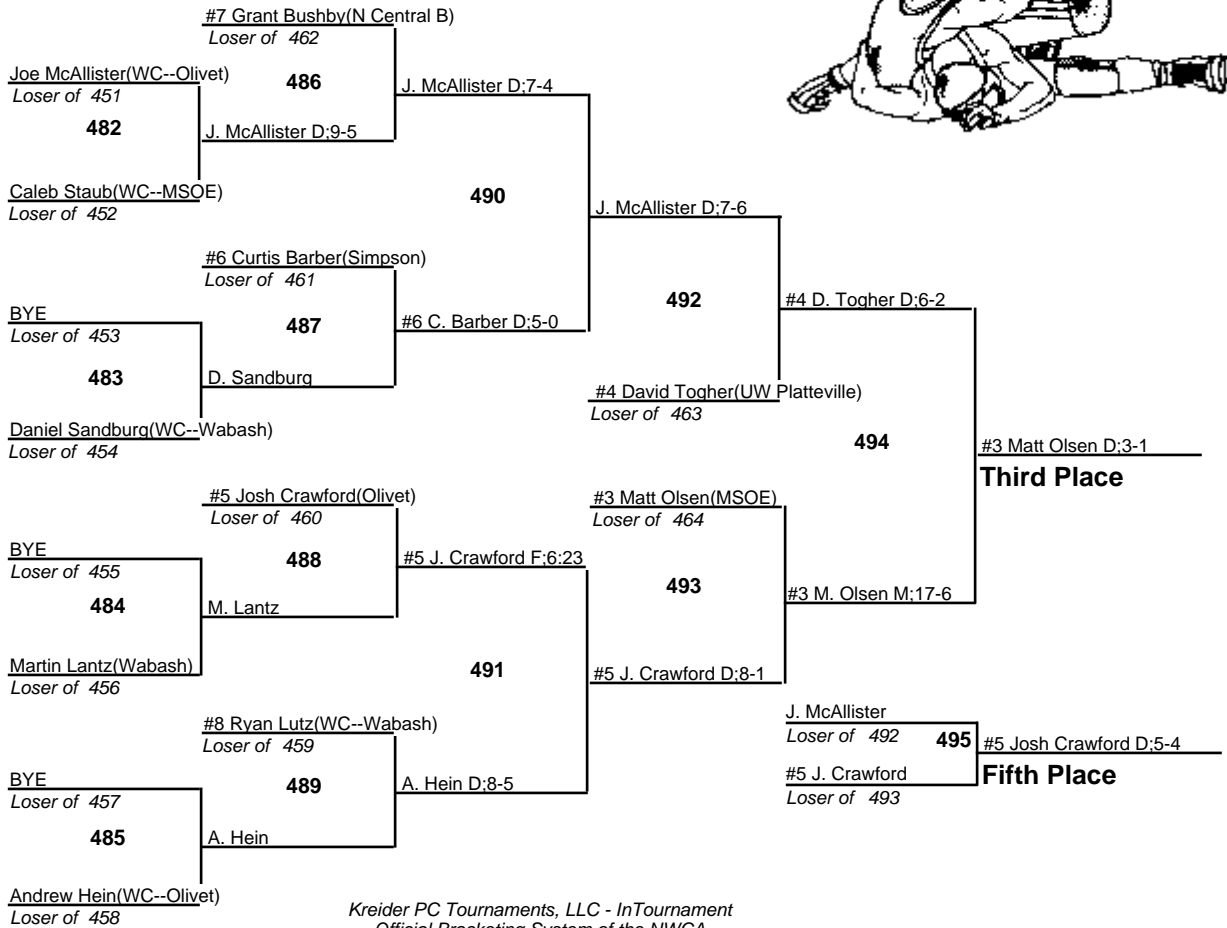

2009 North Central College Wrestling Tournament

184

12 December 2009