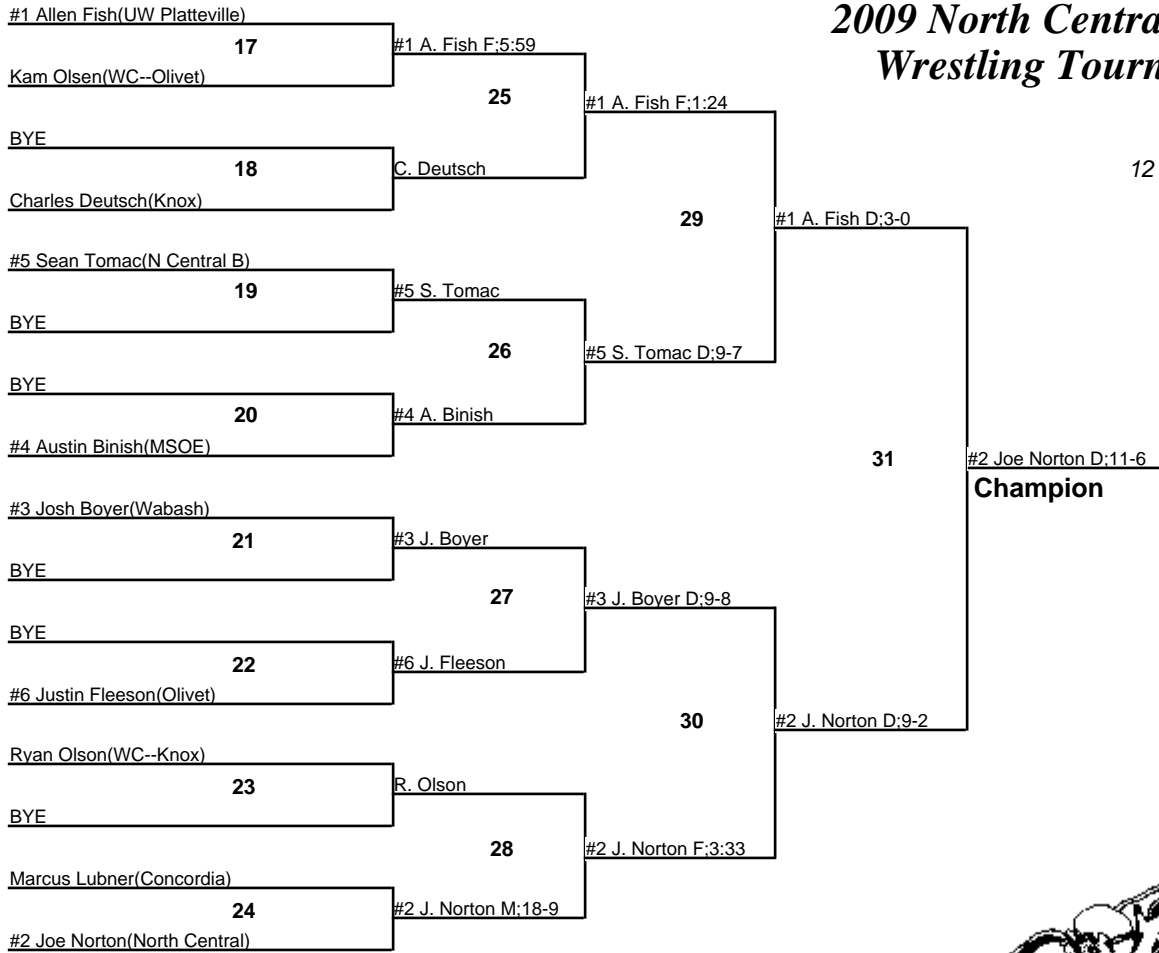

2009 North Central College Wrestling Tournament

Team Standings

Plc	Score	School	CH	WB	1	2	3	4	5	6
1	157.5	North Central	0	0	5	2	1	1	0	1
2	119.0	Wabash	0	0	3	2	0	2	1	0
3	111.0	UW Platteville	0	0	1	2	1	1	1	2
4	84.5	Olivet	0	0	1	0	3	0	2	1
5	65.5	N Central B	0	0	0	2	0	1	1	1
6	54.0	MSOE	0	0	0	1	2	0	0	1
7	34.5	Wheaton	0	0	0	1	1	0	0	0
8	34.0	Simpson	0	0	0	0	0	0	3	0
9	22.5	Knox	0	0	0	0	0	1	1	0
10	20.0	Concordia	0	0	0	0	0	0	0	1
11	0.0	Maranantha BBC	0	0	0	0	0	0	0	0

2009 North Central College Wrestling Tournament

125
12 December 2009