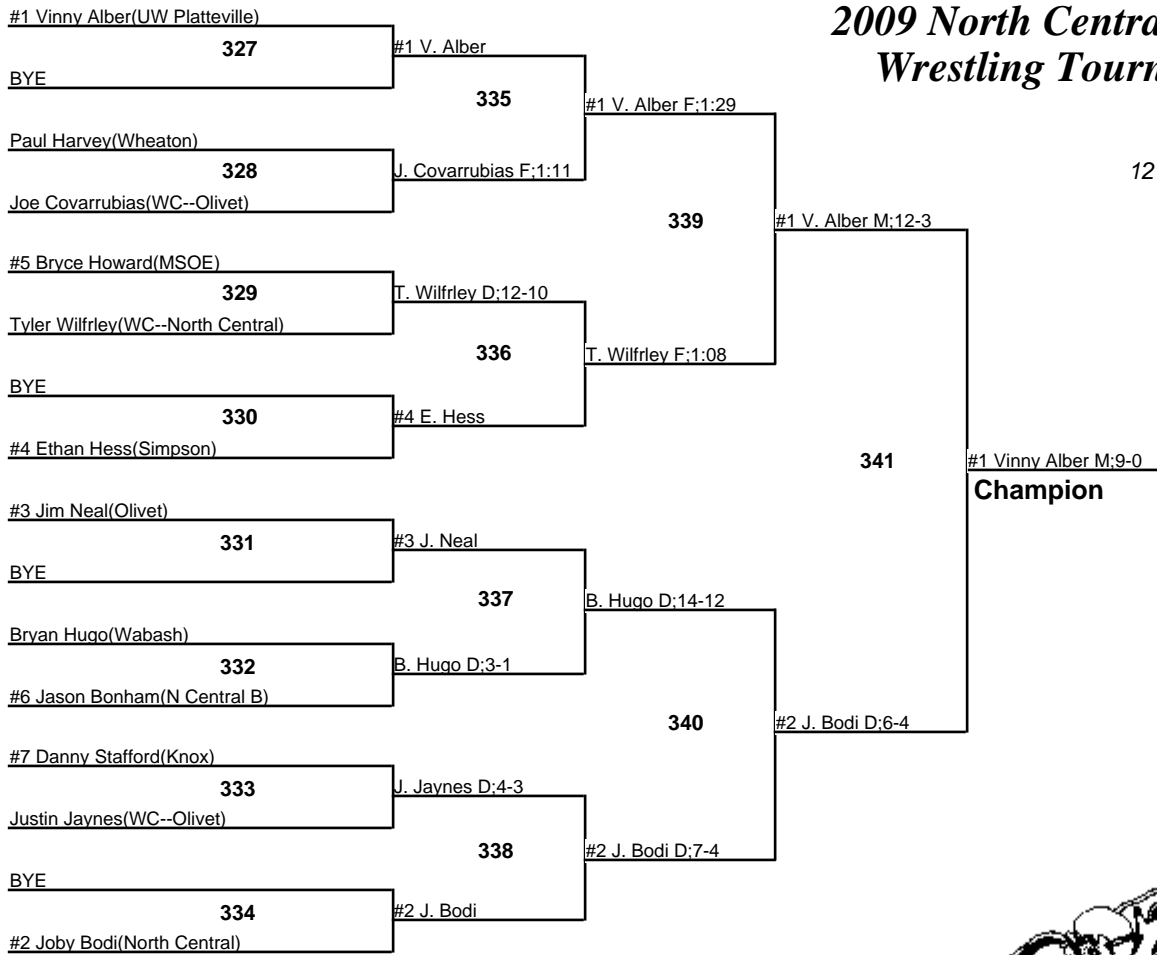

2009 North Central College Wrestling Tournament

165
12 December 2009