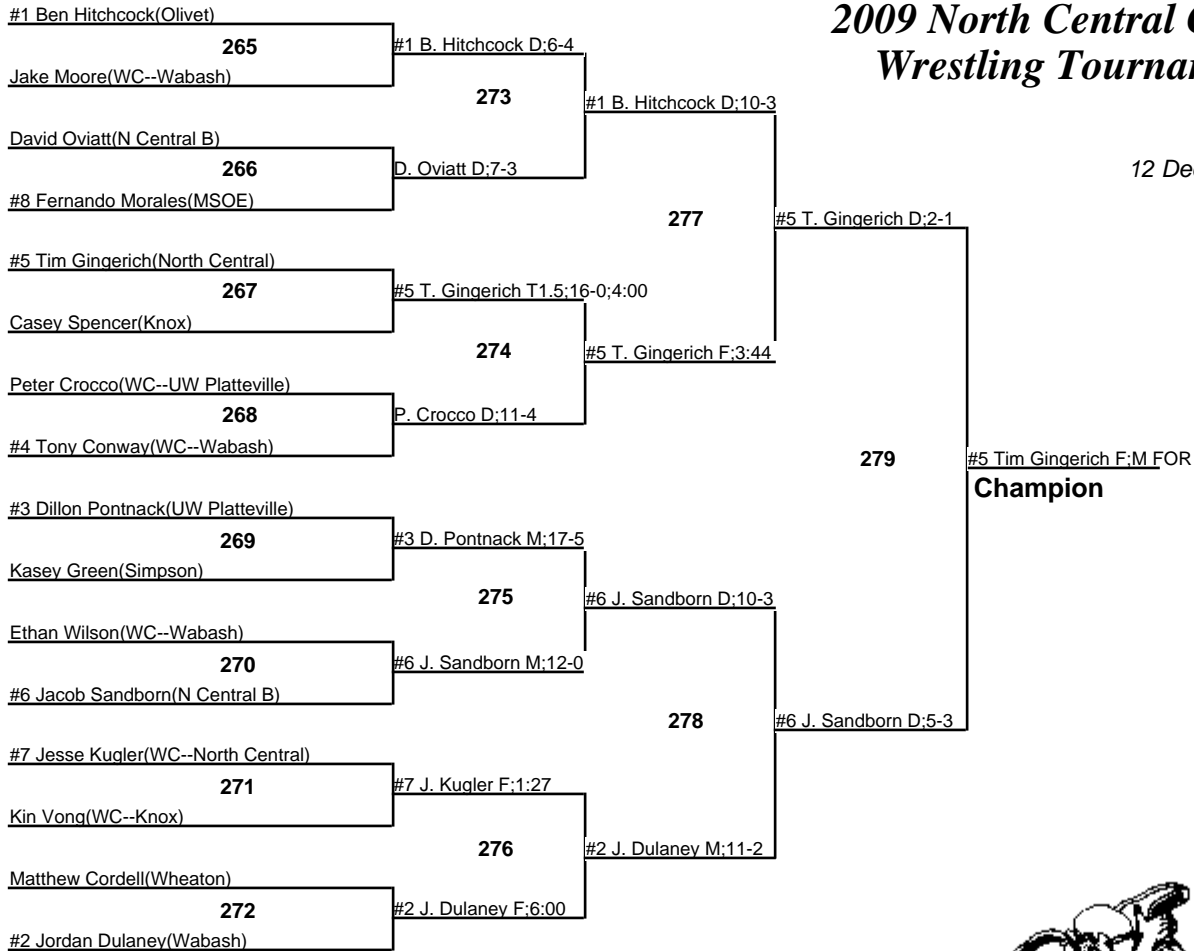

2009 North Central College Wrestling Tournament

157
12 December 2009