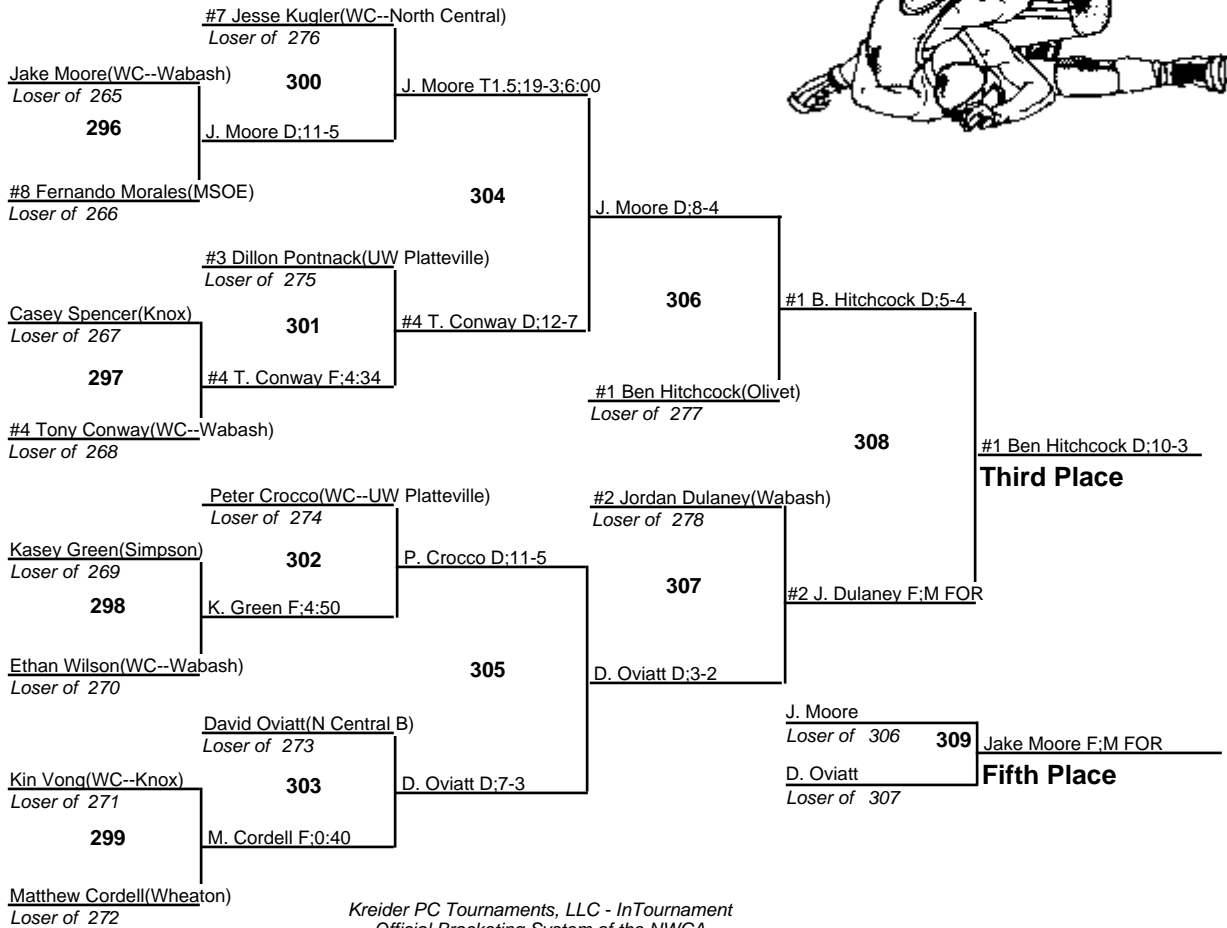

2009 North Central College Wrestling Tournament

157
12 December 2009