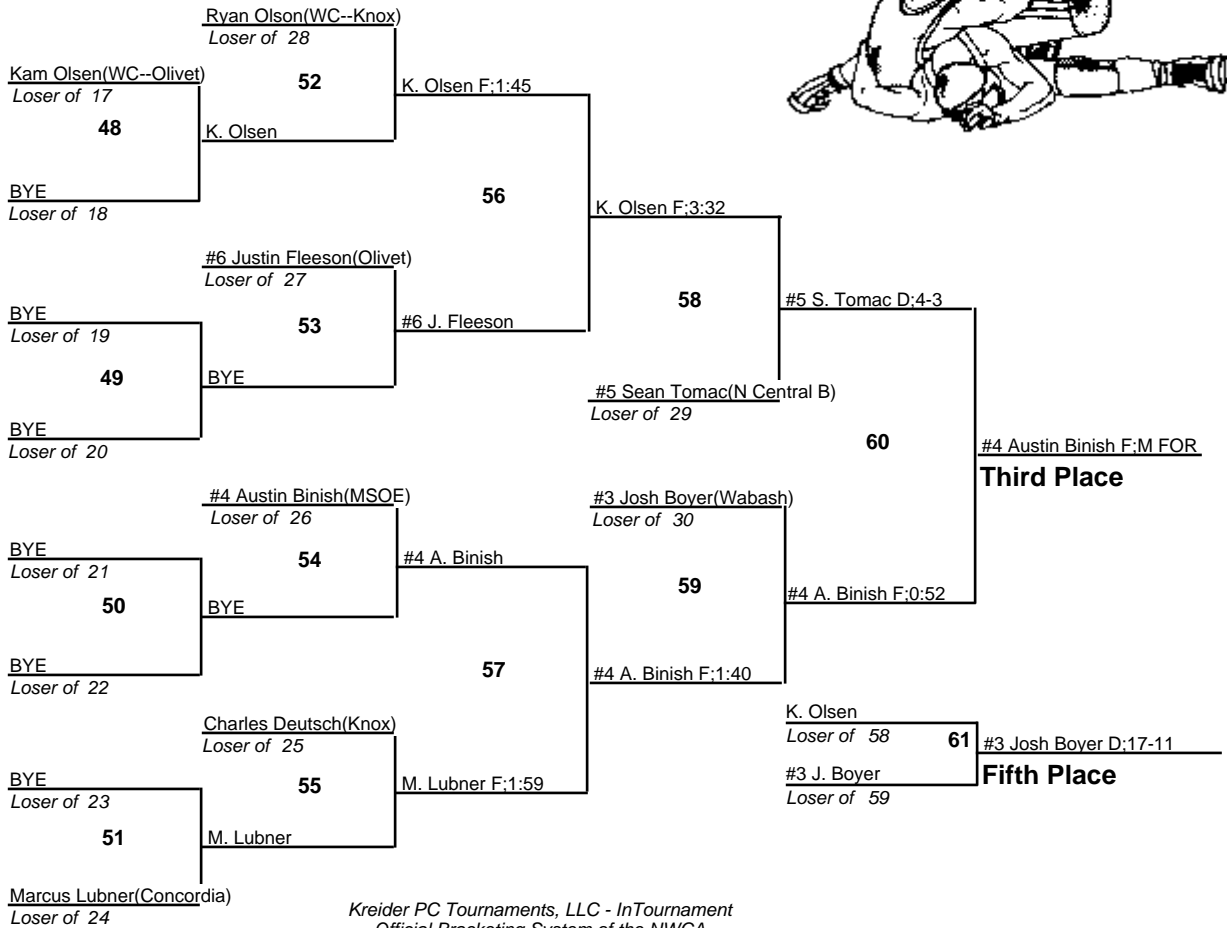

2009 North Central College Wrestling Tournament

Team Standings

Plc	Score	School	CH	WB	1	2	3	4	5	6
1	157.5	North Central	0	0	5	2	1	1	0	1
2	119.0	Wabash	0	0	3	2	0	2	1	0
3	111.0	UW Platteville	0	0	1	2	1	1	1	2
4	84.5	Olivet	0	0	1	0	3	0	2	1
5	65.5	N Central B	0	0	0	2	0	1	1	1
6	54.0	MSOE	0	0	0	1	2	0	0	1
7	34.5	Wheaton	0	0	0	1	1	0	0	0
8	34.0	Simpson	0	0	0	0	0	0	3	0
9	22.5	Knox	0	0	0	0	0	1	1	0
10	20.0	Concordia	0	0	0	0	0	0	0	1
11	0.0	Maranantha BBC	0	0	0	0	0	0	0	0

2009 North Central College Wrestling Tournament

125
12 December 2009