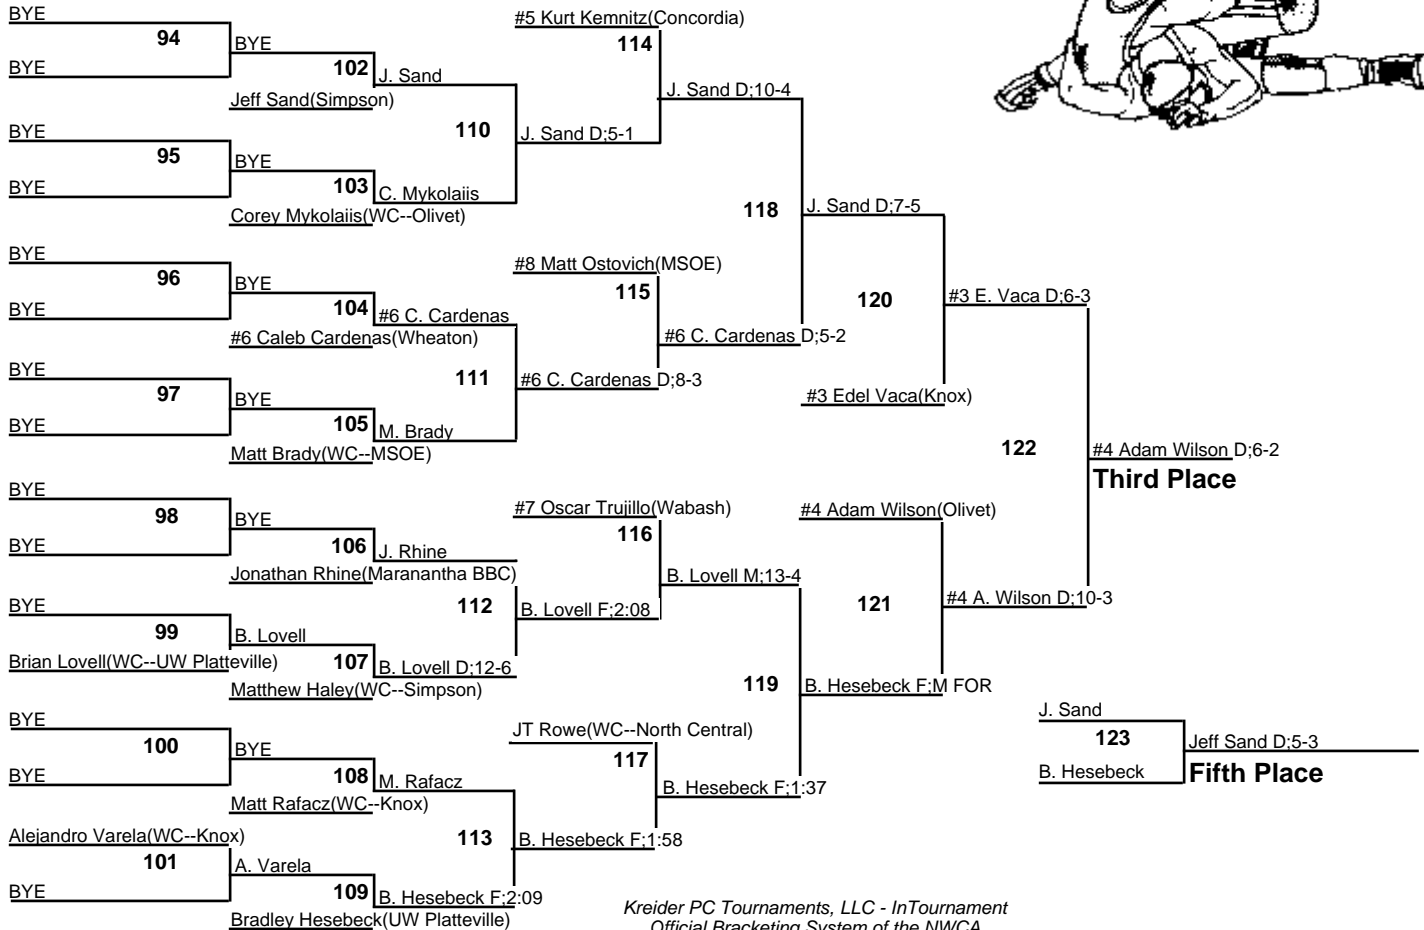

2009 North Central College Wrestling Tournament

133

12 December 2009