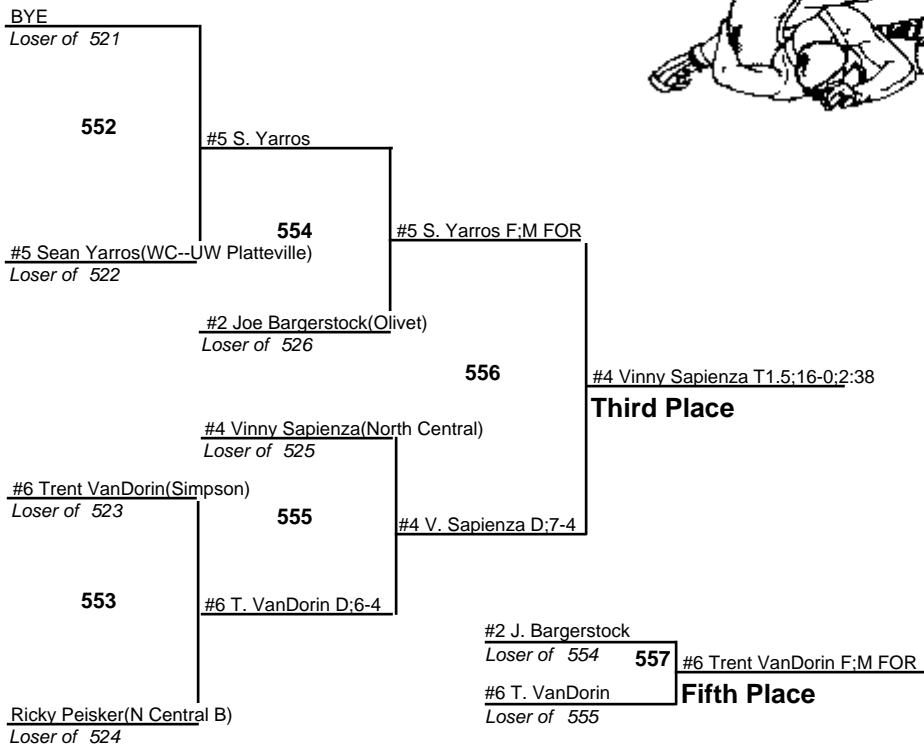

2009 North Central College Wrestling Tournament

197

12 December 2009