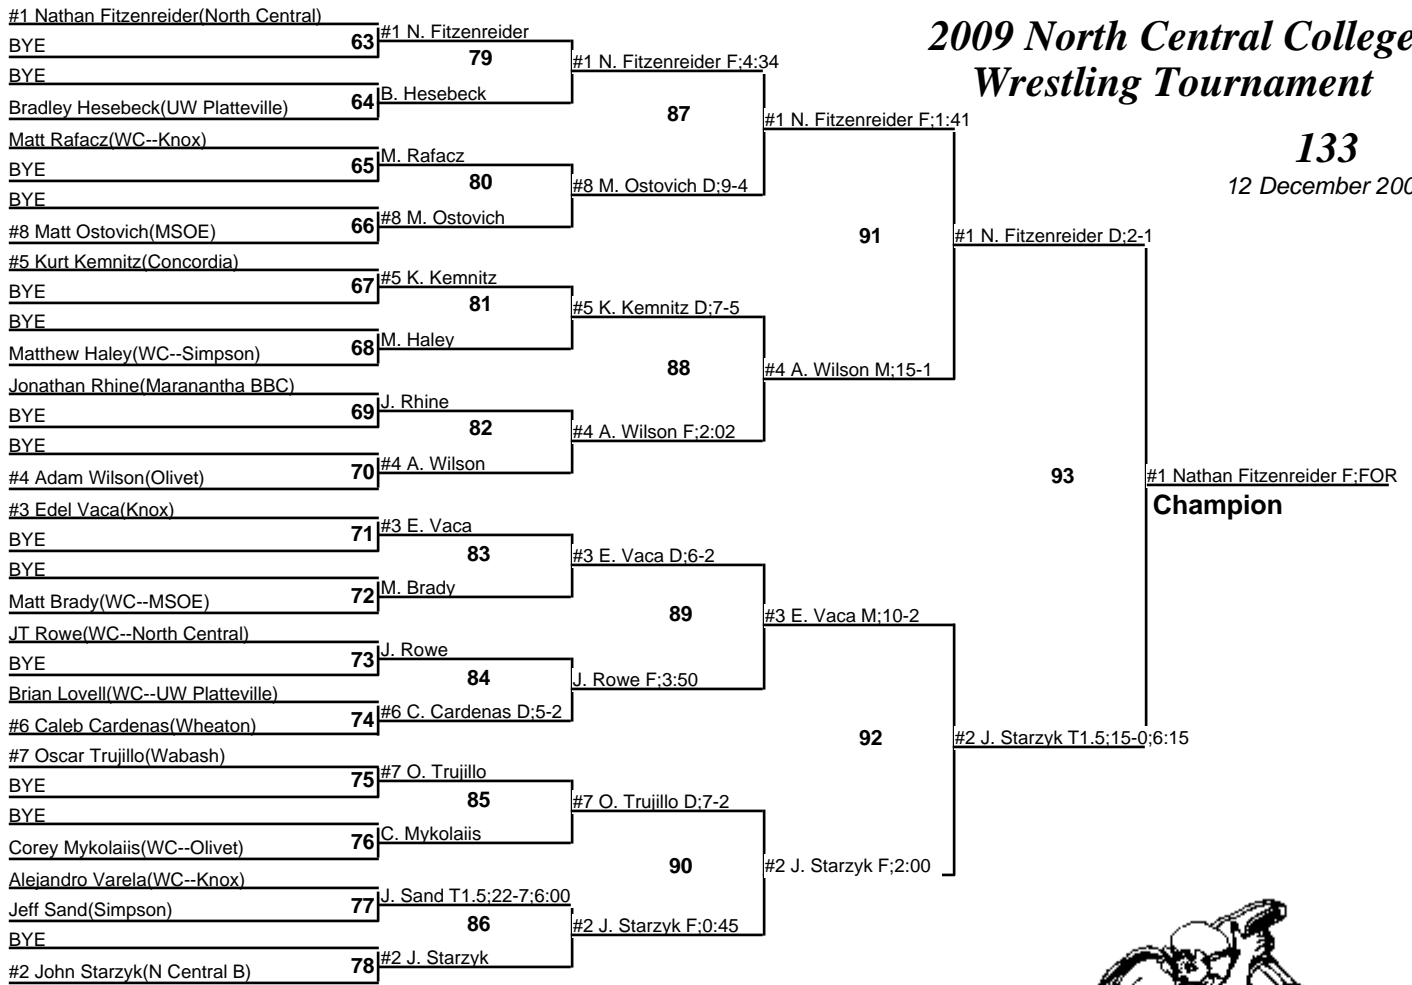

2009 North Central College Wrestling Tournament

133

12 December 2009