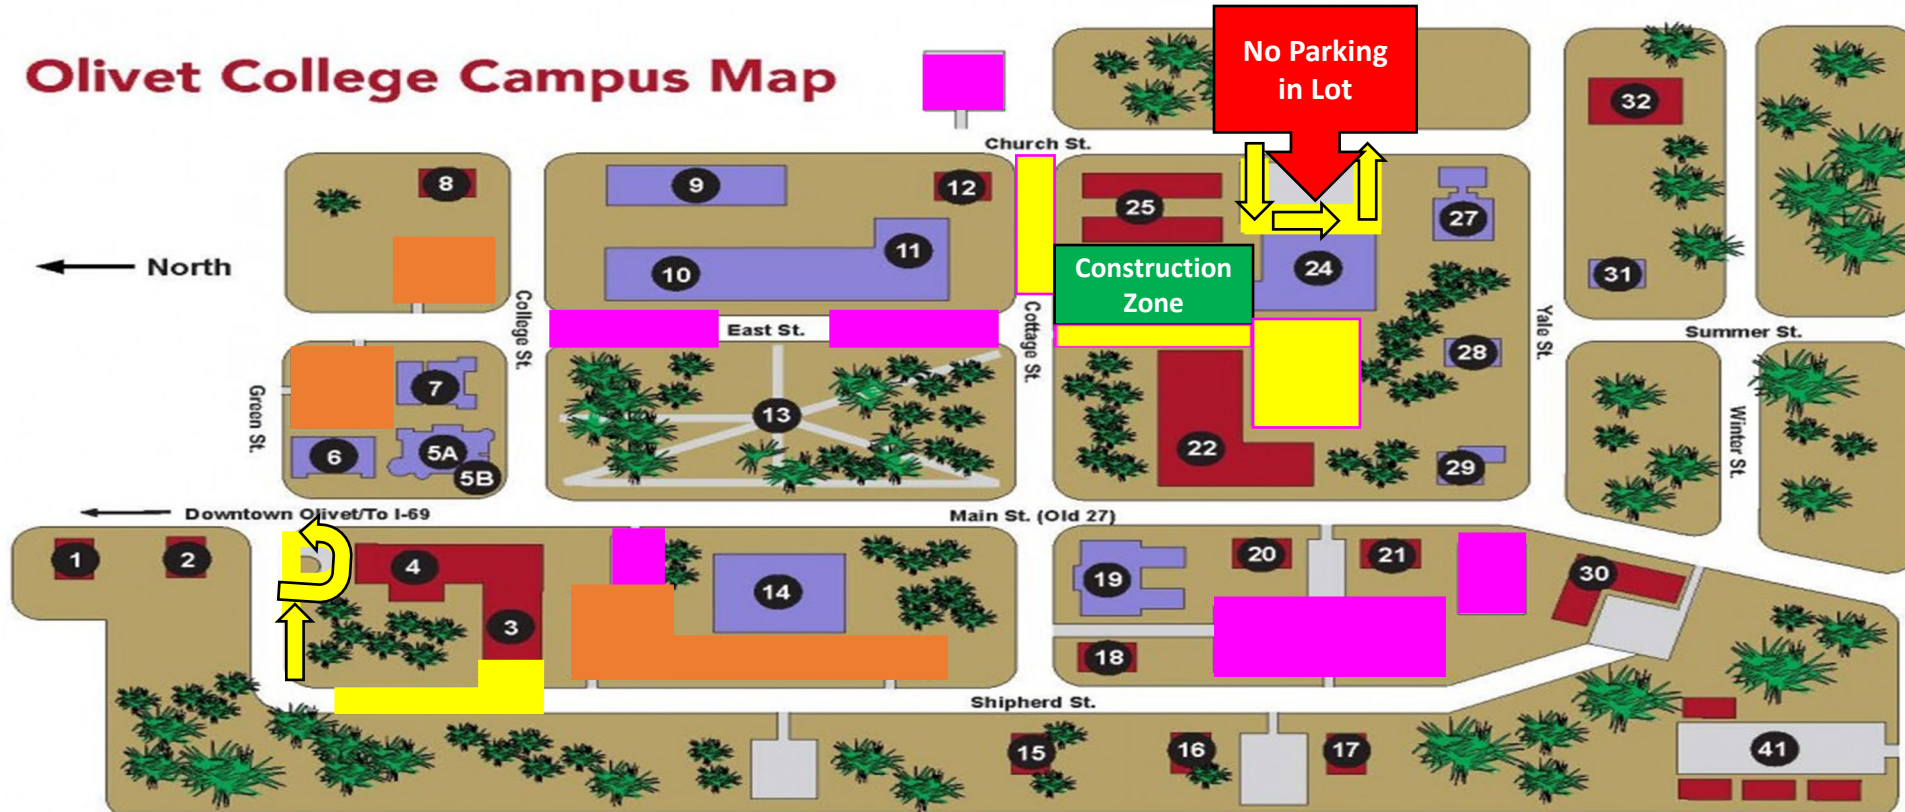

Olivet College Campus Map

Drop off Zones
(10 min unloading area)

Parent/Visitor Parking Areas

Staff/Faculty Parking Areas For Move In

- | | | |
|--|--|-----------------------------------|
| 1. Kappa Sigma Alpha House | 15. Elite House | 30. Gillette Student Village |
| 2. Alpha Lambda Epsilon House | 16. Nu Gamma Xi House | 31. Gruen Engagement Center |
| 3. Dole Hall Welcome Center/Admissions | 17. Brewer House | 32. Long Apartments |
| 4. Dole Hall | 18. Soronian House (Sperry Hall) | 33. The Cutler Event Center |
| 5A. Burrage Library | 19. Margaret Upton Conservatory of Music | 34. Softball Field |
| 5B. Roznowski Learning Commons | 20. Phi Alpha Pi House | 35. Baseball Field |
| 6. Riethmiller Blackman Art Building | 21. Sigma Beta House | 36. Soccer Field |
| 7. Olivet Congregational Church | 22. Blair Hall | 37. Football and Lacrosse Stadium |
| 8. Eta Psi Kappa/Alpha Phi Kappa House | 23. MacKay Gymnasium | 38. Pyne Pavilion |
| 9. Physical Plant | 24. Frederick S. Upton Student Recreation Center | 39. Kolassa Track |
| 10. C.S. Mott Academic Center | 25. Shipherd Hall | 40. Soccer Practice Fields |
| 11. Ruth Rawlings Mott Auditorium | 26. Intramural Field/Band Practice Field | 41. Oak Hill Apartments |
| 12. Adelpic Alpha Pi House | 27. Hance House (President's Residence) | |
| 13. Campus Square | 28. Ham House | |
| 14. Lester K. Kirk Center (Cafeteria, Bookstore, Mailroom) | 29. Hosford House | |