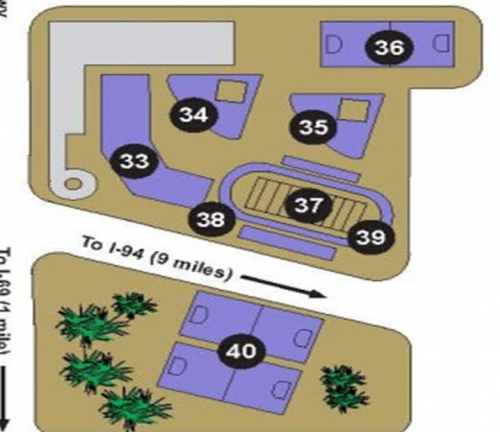

Olivet College Campus Map

Drop off Zones
(10 min unloading area)

Parent/Visitor Parking Areas

Staff/Faculty Parking Areas For Move In

- | | | |
|--|--|-----------------------------------|
| 1. Kappa Sigma Alpha House | 15. Elite House | 30. Gillette Student Village |
| 2. Alpha Lambda Epsilon House | 16. Nu Gamma Xi House | 31. Gruen Engagement Center |
| 3. Dole Hall Welcome Center/Admissions | 17. Brewer House | 32. Long Apartments |
| 4. Dole Hall | 18. Soronian House (Sperry Hall) | 33. The Cutler Event Center |
| 5A. Burrage Library | 19. Margaret Upton Conservatory of Music | 34. Softball Field |
| 5B. Roznowski Learning Commons | 20. Phi Alpha Pi House | 35. Baseball Field |
| 6. Riethmiller Blackman Art Building | 21. Sigma Beta House | 36. Soccer Field |
| 7. Olivet Congregational Church | 22. Blair Hall | 37. Football and Lacrosse Stadium |
| 8. Eta Psi Kappa/Alpha Phi Kappa House | 23. MacKay Gymnasium | 38. Pyne Pavilion |
| 9. Physical Plant | 24. Frederick S. Upton Student Recreation Center | 39. Kolassa Track |
| 10. C.S. Mott Academic Center | 25. Shipherd Hall | 40. Soccer Practice Fields |
| 11. Ruth Rawlings Mott Auditorium | 26. Intramural Field/Band Practice Field | 41. Oak Hill Apartments |
| 12. Adelpic Alpha Pi House | 27. Hance House (President's Residence) | |
| 13. Campus Square | 28. Ham House | |
| 14. Lester K. Kirk Center (Cafeteria, Bookstore, Mailroom) | 29. Hosford House | |